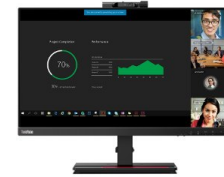

ThinkCentre M70s

Smarter
technology
for all

Lenovo

All-new compact design has an intelligent cooling system which improves airflow through critical components, potentially lengthening the lifecycle and enabling improved performance or 3-5dB noise reduction, depending on the mode selected. 128GB memory capacity, space to install up to 3 storage devices (1x PCIe SSD and 2x HDD) and a graphics card, mean this desktop can be configured for a wide range of usage scenarios.

Despite its smaller size, this desktop has 9x USB ports, including a front-facing USB-C connector with 15W power output, that can be used for charging mobile devices.

This device is highly energy-efficient, with Energy Star and EPEAT Silver certifications, ensuring you save money and reduce environmental impact. TCO certified and TUV low noise certified on some configurations.

ThinkVision T23i-20

23" FHD (1920x1080) monitor with 75% NTSC colour gamut and anti-glare coating

1x HDMI, 1x DisplayPort, 1x VGA, 4x USB3.2, 1x USB3.2 Type-B upstream, audio out

Lift, Tilt, Pivot, Swivel stand for enhanced viewing comfort, plus a conveniently placed integrated smartphone holder in the base.