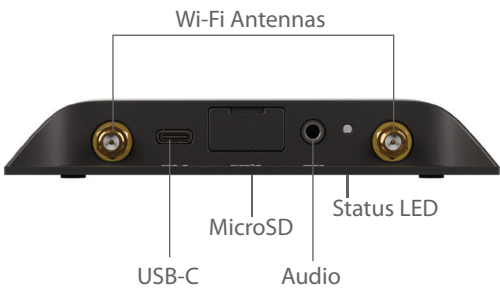

LS425

HD Basic I/O Package

LS445

4K Basic I/O Package

Front View

Back View

SPECIFICATIONS

MODEL	LS425 HD Basic I/O Package	LS445 4K Basic I/O Package	MODEL	LS425 HD Basic I/O Package	LS445 4K Basic I/O Package
VIDEO & HTML5 ENGINES			ACCESSORIES		
1080p60 video	X	X	1 Status LED	X	X
4K60p video		X	Reset and Service Buttons	X	X
HD image and motion graphic support	X	X	Real Time Clock 14-day life	X	X
HTML5 performance level	Mainstream		Locking Power Connector	X	X
MEDIA FORMATS			MISCELLANEOUS		
Video codecs for 4K content: H.265/H.264		X	Perfected Industrial Design - Simplified Wi-Fi installation	X	
Video Containers for 4K H.265 content: .ts, .mov, .mp4, .mkv		X	Dimensions (W x D x H)	126.6 x 141.84 x 19.41 mm; 4.98 x 5.58 x 0.76 in	
Video Codecs for Full HD: H.265, H.264(MPEG-4, Part 10), MPEG-2	X	X	Weight	Coming Soon	
Video Containers for Full HD content: .ts, .mpg, .vob, .mov, .mp4, .m2ts	X	X	Power	12V / 1.5A	
Images: BMP, JPEG, PNG	X	X	Multi-Country Power & Regulatory Approvals	X	X
Audio: MP2, MP3, AAC and WAV (AC3 is passed through)	X	X	Built-in Wall Mounting Brackets	X	X
HTML5: .html, Chromium-based, CSS, JavaScript, WebGL	X	X	1 year warranty, parts and labor*	X	X
HARDWARE INTERFACES			*2 year warranty, parts and labor, for units shipped from an EU or UK distribution center and to an EU or UK address.		
HDMI™ Output 2.0a	1	1			
USB Type C port: supports GPIO, Serial, IR with adapters and high-speed host mode	1	1			
3.5mm Audio Out (analog & SPDIF digital)	X	X			
10/100 Base Ethernet	X	X			
Primary Storage: External micro SD slot protected by a tool-less cover	X	X			
Optional Wi-Fi/Bluetooth: E Key M.2 interface only for WD-105 module	X	X			