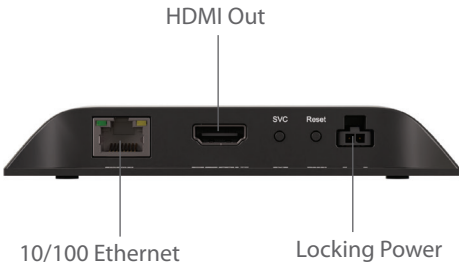

BRIGHTSIGN LS5

LOW-COST, POWERFUL PERFORMER

BrightSign LS5 is unrivaled at its price point, offering pristine HD, 4K, and HTML5 performance, along with a range of purpose-built signage features. Both the HD and 4K models effortlessly display looping video, HTML, graphics and support digital audio and USB-C interactive peripherals. With a locking power cord, ethernet, and optional dual antenna Wi-Fi module, signage is always connected to a free Control Cloud subscription and a preferred CMS. The LS5 is small and thin so it fits just about anywhere and runs BrightSign OS to maximize security, reliability, and longevity. The LS5 is a valuable, cost-effective option for a broad range of simple signage experiences.

FEATURES

- Plays flawless HD and 4K video, HTML5, graphics & digital audio
- Displays simple HTML5 widgets and animations
- Packed with unique signage features to enable captivating experiences
- Flexible for connected or offline environments
- Supports single touchscreen experiences
- Ultra-thin, efficient design easily fits into tight spaces & streamlines serviceability
- Runs BrightSign OS to boost reliability, security & uptimes

LS425

LS445

Back View