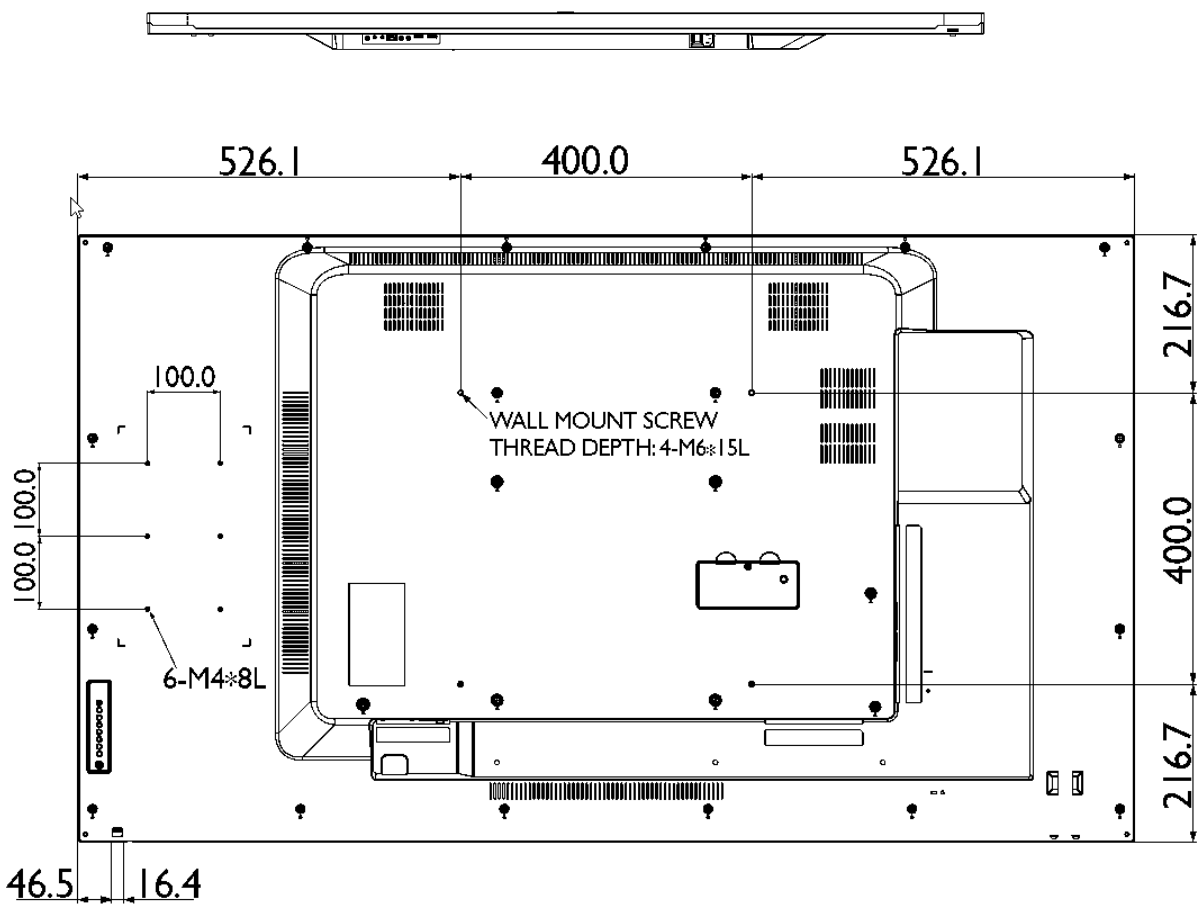

Datenblatt

Abmessungen:

Änderungen vorbehalten

Letzte Änderung am 28.08.2018

Aktuelle Datenblätter unter: www.BenQ.de, www.BenQ.at und www.BenQ.ch

BenQ Deutschland GmbH, Essener Straße 5, 46047 Oberhausen

BenQ Deutschland GmbH, Niederlassung Österreich, Wehlstraße 27b/Stg. 2 DG/ Top5, 1200 Wien

BenQ Deutschland GmbH, Oberhausen, Zweigniederlassung Baden, Täfernstrasse 32, 5405 Baden-Dättwil

Because it matters