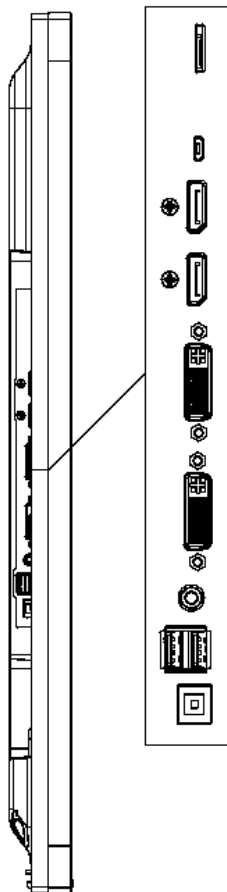

12
13
14
15
16
17
18
19
20

- 12 MICRO SD CARD
  Connect your MICRO SD CARD
- 13 MICRO USB
  For media play, transfer data between the signage and the computer via a Micro-USB cable (purchased separately)
- 14 DisplayPort IN/ 15 DisplayPort OUT
  DisplayPort video input / output
- 16 DVI OUT
  DVI or VGA video output
- 17 DVI IN
  DVI-I video input
- 18 PC LINE IN
  Audio input for VGA source (3.5mm stereo phone)
- 19 USB PORT A
  1. For media play
  2. 5V2A for add current, example for HDD
- 20 USB PORT B
  Service Use only

Änderungen vorbehalten

Letzte Änderung am 28.08.2018

Aktuelle Datenblätter unter: www.BenQ.de, www.BenQ.at und www.BenQ.ch

BenQ Deutschland GmbH, Essener Straße 5, 46047 Oberhausen

BenQ Deutschland GmbH, Niederlassung Österreich, Wehlstraße 27b/Stg. 2 DG/ Top5, 1200 Wien

BenQ Deutschland GmbH, Oberhausen, Zweigniederlassung Baden, Täferstrasse 32, 5405 Baden-Dättwil

Because it matters