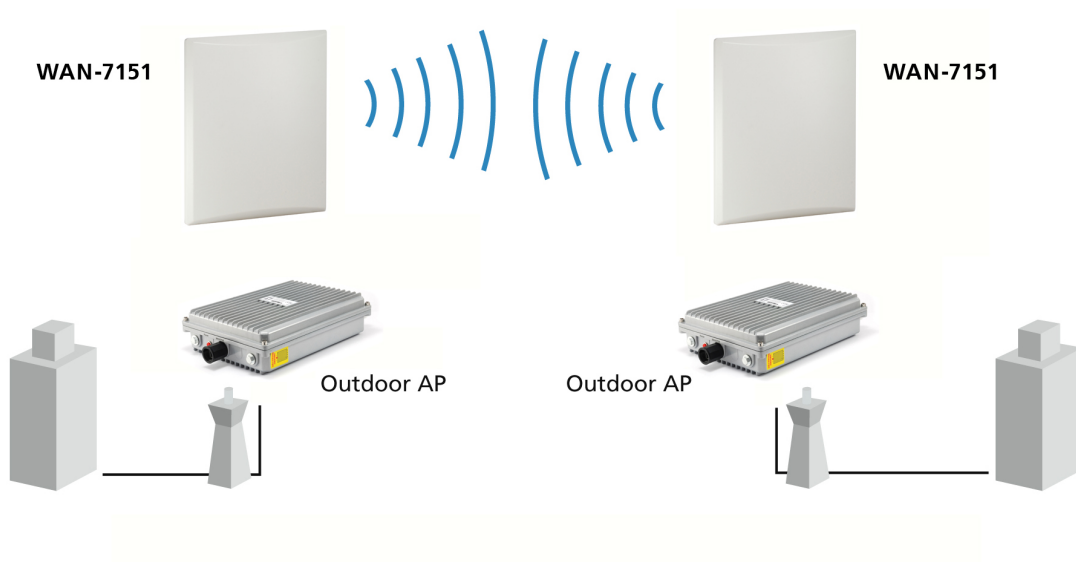

Drahtlos Spezifikationen

Frequenz:
2.4~2.5GHz

Environment

Temperatur bei Betrieb (°C):
-30°C ~ +60°C

Luftfeuchtigkeit bei Betrieb:
95%@55°C

Abmessungen

Abmessungen (W x D x H mm):
330*295*35mm

Gewicht:
904g

Zuverlässigkeit

maximale Windgeschwindigkeit:
50m/s

Diagramm

Order Information

WAN-7151

Package Contents

WAN-7151
Stangenmontageset
Quick Installation Guide