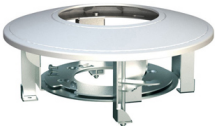

CAS-7315

Wall Mount Bracket, Aluminum Alloy

CAS-7316

Wall Mount Bracket with Junction Box, Aluminum Alloy

CAS-7317
Pendant Mount Bracket

CAS-7318
Wetterschutz

CAS-7319
Junction Box

CAS-7320
In-ceiling Mount Bracket