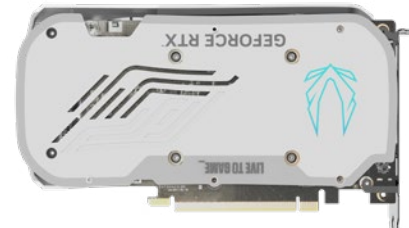

# GEFORCE RTX 4060 Ti 8GB TWIN EDGE OC WHITE EDITION

SKU: ZT-D40610Q-10M | EAN: 4895173626968 | UPC: 810012083850

The ZOTAC GAMING GeForce RTX 4060 Ti 8GB Twin Edge OC White Edition is a compact and powerful graphics card, featuring the NVIDIA Ada Lovelace architecture and an aerodynamic-inspired design. With a reduced 2.2 slot size, it's an excellent choice for those who want to build a SFF gaming PC capable of smooth framerate and performance in the latest title releases.

**TWIN EDGE**

**OC**  
EDITION

**GEFORCE**  
RTX

**HDMI**  
HIGH-DEFINITION MULTIMEDIA INTERFACE

**WHITE**  
— EDITION —

## KEY FEATURES

- NVIDIA Ada Lovelace streaming multiprocessors: Up to 2x performance and power efficiency
- 4th generation tensor cores: Up to 4X performance with DLSS 3 vs. brute-force rendering
- 3rd generation RT cores: Up to 2X ray tracing performance
- NVIDIA DLSS 3
- Game Ready and NVIDIA Studio Drivers
- NVIDIA® GeForce Experience™
- NVIDIA Broadcast, NVIDIA G-SYNC®
- NVIDIA GPU Boost™
- 8GB GDDR6 graphics memory
- IceStorm 2.0 advanced cooling
- FREEZE fan stop, Active fan control
- SPECTRA customizable RGB lighting
- Metal backplate
- ZOTAC GAMING FireStorm Utility