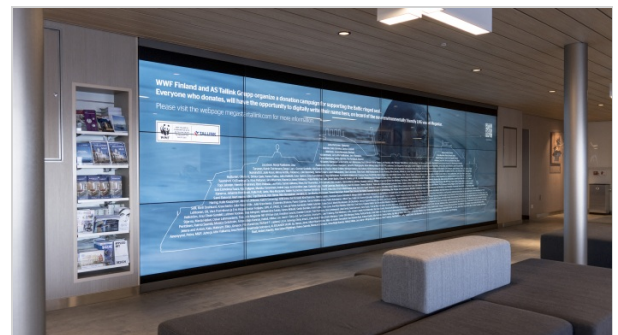

## Key Benefits

- Alles in einer Box, vormontiert, Einfache Installation, Feineinstellung nach der Installation möglich, Für die Montage in einer Vertiefung geeignet

The PFW 6885 is an adjustable pop-out video- wall module for displays in portrait position. The PFW 6885 can be used for displays up to 45.5kg with mounting patterns from 200 x 200 up to 400 x 600 mm. It features multi-monitor stacking, spring-loaded release, open design, custom spacers, top adjustable mounting brackets and straight scissor-style extension.

Optional dedicated spacers dramatically reduce installation time. Spacers are available for the most used video wall displays or monitors.