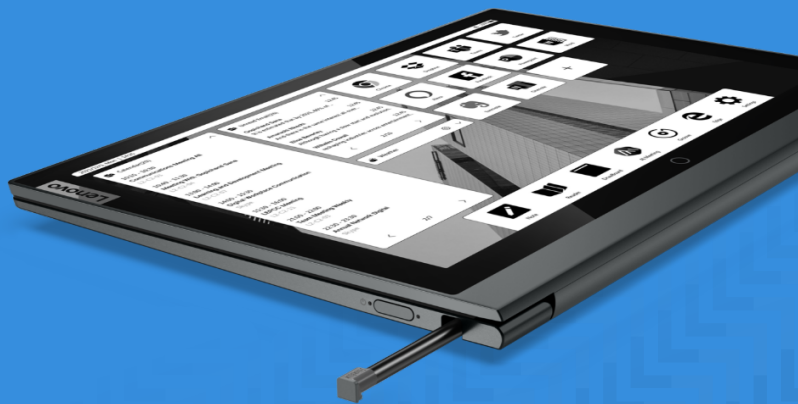

**BUSINESS DEVICES THAT ARE A CLASS APART**

ThinkBook combines the style and user experience of consumer devices with the security and business-class support of ThinkPad.

## ThinkBook Plus G2 ITG

Smarter  
technology  
for all

Lenovo

This unique dual-display ultraslim is designed to help today's multitasking workforce enhance focus and productivity. It features a 13.3" FHD display, a 12" E-ink display on the top cover, and an onboard digital pen. Users can now scribble notes during meetings, sketch to bring ideas to life, and review or annotate documents - without opening the laptop lid. 11th Gen Intel® Core™ processors with the Intel® Evo™ 3 platform enables exceptional computing performance.