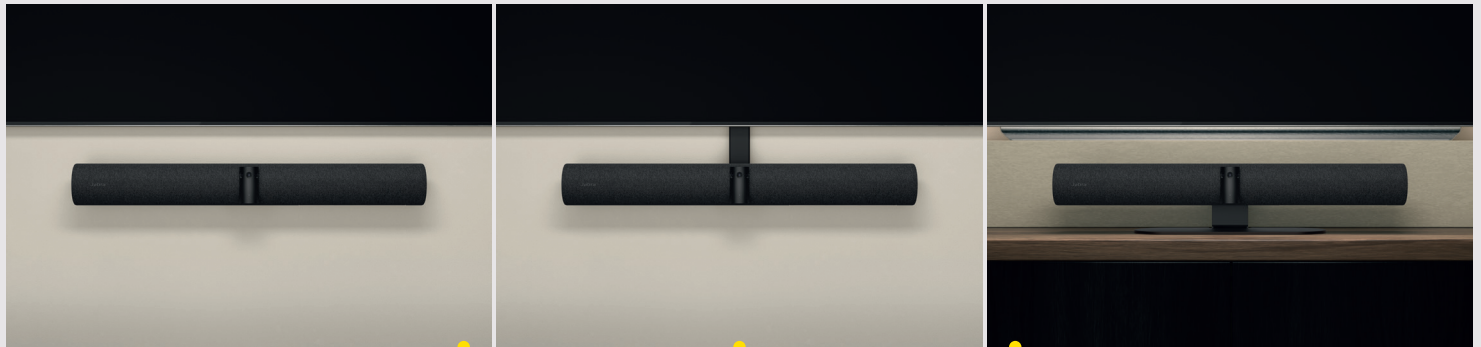

Wall Mount

Screen Mount (VESA)⁴

Table Stand⁴

	FEATURES	BENEFITS
Video	180° field of view	Wall-to-wall natural view without distortion
	Panoramic-4K quality	Everyone looks sharp and in focus
	Virtual Director	Detecting active speakers and framing accordingly for dynamic and engaging meetings
Audio	Microphones	8 beamforming microphones for crystal clear conversations
	Speakers	4 speakers in vibration-free, stereo setup for high-definition audio
Ease of use	Whiteboard sharing	Captures anything you write on a whiteboard in real-time, enhancing readability
	Safety Capacity Insights	Real time notifications in case room occupancy guidelines are breached
	Room Usage Insights	Visual dashboard data enables you to analyze meeting history and reconfigure office spaces accordingly
Compatibility	Plug-and-play connectivity	Instant collaboration
	Certified for use with Microsoft Teams, Zoom and optimized for all leading UC platforms. For compatibility information go to jabra.com	

³ Remote control sold separately

⁴ Table Stand and Screen Mount sold separately