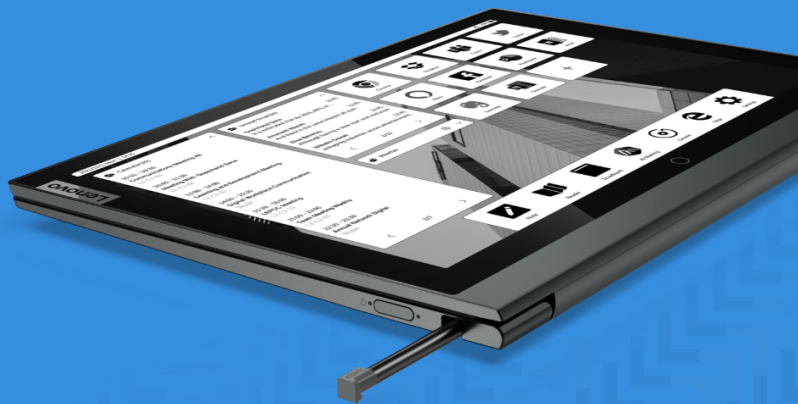

## BUSINESS DEVICES THAT ARE A CLASS APART

ThinkBook combines the style and user experience of consumer devices with the security and business-class support of ThinkPad.

# ThinkBook Plus G2 ITG

Smarter  
technology  
for all

Lenovo

This unique dual-display ultraslim is designed to help today's multitasking workforce enhance focus and productivity. It features a 13.3" FHD display, a 12" E-ink display on the top cover, and an onboard digital pen. Users can now scribble notes during meetings, sketch to bring ideas to life, and review or annotate documents - without opening the laptop lid. 11th Gen Intel® Core™ processors with the Intel® Evo™ 3 platform enables exceptional computing performance.

Equipped with two USB Type-C ports featuring the latest Thunderbolt™ 4 technology allows users to daisy-chain multiple monitors, charge devices, and transfer data, all at blazingly-fast speeds.

The power button has an integrated fingerprint reader, so users can power-on or wake the device, and securely authenticate themselves at the same time.