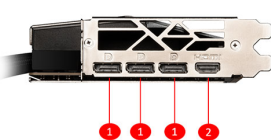

TORX FAN 5.0

Fan blades linked by ring arcs and a fan cowl work together to stabilize and maintain high-pressure airflow.

Micro-Fin Copper Base

A copper base with fine micro-fins immersed in the liquid stream effectively transfers heat away from the VRAM and GPU.

Aluminum Heat Radiator

Easy to install 240mm black aluminum radiator to reduce fan demand and dissipate heat efficiently.

Quick And Easy Installation

Upgrade to the power of liquid-cooled graphics in one minute or less.

Dual BIOS

Dual BIOS lets you set the priority to full performance in GAMING mode or low noise in SILENT mode.

MSI Center

The exclusive MSI Center software lets you monitor, tweak and optimize MSI products in real-time.

CONNECTIONS

1. DisplayPort
2. HDMI