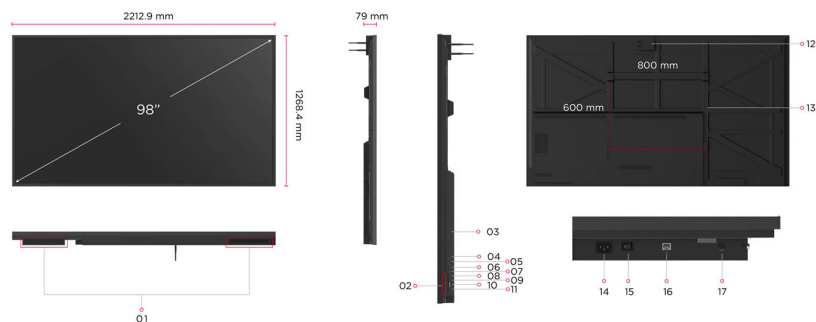

Product Description

With stunning 4K Ultra HD resolution, high brightness, and landscape and portrait modes, the CDE30 Series offers continuous and sustainable 24/7 display for both corporate and campus communication. Purpose-engineered for ease of use, the display is equipped with a Quad Core SoC to run multiple operations seamlessly, and its USB-C one-cable solution sorts for effortless connection with external devices. Designed for easy-to-operate continuous multimedia playback, the CDE30 Series offers cable-free screen casting and screen sharing through myViewBoard Display and ViewBoard Cast, which also supports Airplay and Chromecast. Remote management via the intuitive myViewBoard Manager makes changing content, broadcasting, and software updates a breeze. Available in 6 sizes ranging from 43" to 98", complete with daisy-chain compatibility, the CDE30 Series meets and exceeds the communication needs of any campus or corporate spaces.