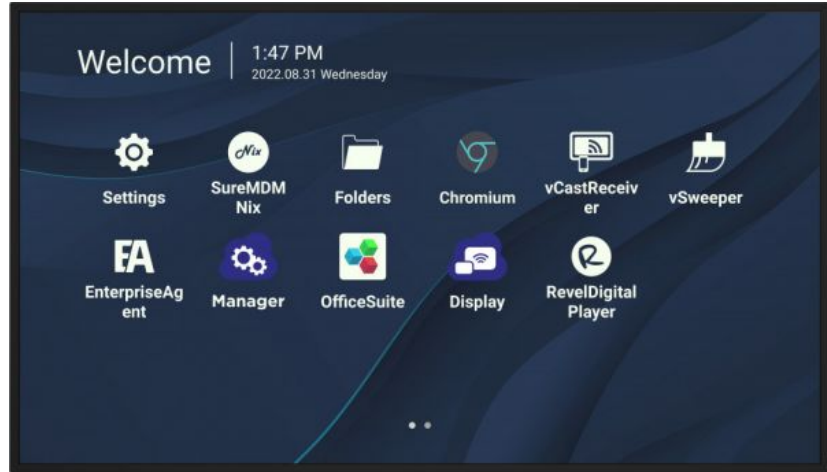

COMMERCIAL DISPLAY CDE9830

Key Features

- Wireless presentation for upgraded efficiency
- Single cable via USB-C with 65W power delivery
- 24/7 Sustainable video playback for continuous communication
- Remote device management with myViewBoard Manager
- ProAV compatibility with Crestron, Extron, and AMX

Product Description

With stunning 4K Ultra HD resolution, high brightness, and landscape and portrait modes, the CDE30 Series offers continuous and sustainable 24/7 display for both corporate and campus communication. Purpose-engineered for ease of use, the display is equipped with a Quad Core SoC to run multiple operations seamlessly, and its USB-C one-cable solution sorts for effortless connection with external devices. Designed for easy-to-operate continuous multimedia playback, the CDE30 Series offers cable-free screen casting and screen sharing through myViewBoard Display and ViewBoard Cast, which also supports Airplay and Chromecast. Remote management via the intuitive myViewBoard Manager makes changing content, broadcasting, and software updates a breeze. Available in 6 sizes ranging from 43" to 98", complete with daisy-chain compatibility, the CDE30 Series meets and exceeds the communication needs of any campus or corporate spaces.

Visit Us www.viewsonic.com

DISPLAY

Panel Size:	98"
Type/ Tech:	TFT LCD Module. ADS type, DLED backlight
Display Area (mm):	2158.848 (H) × 1214.352 (V) (98" diagonal)
Native Resolution:	3840 x 2160
Aspect Ratio:	16:9
Colors:	1.07G (8bits + FRC-)
Brightness:	500 nits (typ.)
Contrast Ratio:	1200:1 (typ.), 5000:1 (DCR enabled)
Response Time:	8ms
Viewing Angles:	H = 178, V = 178 typ.
Backlight Life:	50,000 hours
Surface Treatment:	Anti-Glaire, 3H hardness, Haze 25%
Bezel:	25/25/25/25 mm (L/R/T/B)
Orientation:	Landscape & Portrait