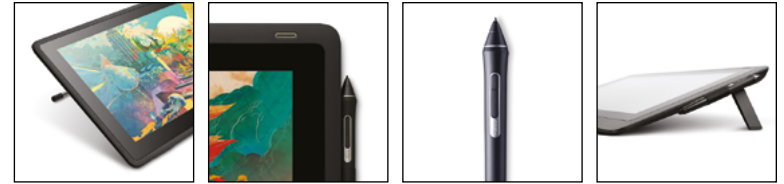

Model	Wacom Cintiq 16	Wacom Cintiq 22
Model Number	DTK1660	DTK2260
Display Size / Resolution	15.6 in (39.6 cm) / Full HD 1920 x 1080	21.5 in (54.6 cm) / Full HD 1920 x 1080
Active Area	13.6 x 7.6 in (344 x 194 mm)	18.7 x 10.5 in (476 x 268 mm)
Size	16.6 x 11.2 x 1 in (422 x 285 x 24.5 mm)	22.4 x 14.1 x 1.6 in (570 x 359 x 40 mm)
Weight	4.19 lbs (1.9 kg) without optional stand	12.35 lbs (5.6 kg) without stand
Viewing Angle	176/176 (typ)	178/178 (typ)
Power Consumption	Power ON mode (MAX): 27 W Power sleep mode: 0.5 W or less (non-connection USB cable) Power OFF mode: 0.5 W or lower	Power ON mode (MAX): 48 W Power sleep mode: 0.5 W or less (non-connection USB cable) Power OFF mode: 0.5 W or lower
Connectivity	3-in-1 cable (with HDMI 1.4, USB 2.0 and AC adapter)	HDMI, USB 2.0, AC adapter
Stand	Integrated foldable legs for 19° angle; optional Adjustable Stand for 19-68° angle	Adjustable Stand (included) for 16-82° angle
Ergonomics	Right or left-handed use; integrated foldable legs; optional Adjustable Stand; Wacom Pro Pen 2 with comfortable, ergonomic grip	Right or left-handed use; Adjustable Stand included; Wacom Pro Pen 2 with comfortable, ergonomic grip
What's Included	Wacom Cintiq 16 pen display, Wacom Pro Pen 2, detachable pen holder with 3 replacement nibs (standard) and nib removal tool, 3-in-1 cable (1.8 m), AC adapter (12 V, 3 A, 36 W), power cable (1.8 m), Quick Start Guide, warranty card, regulation sheet	Wacom Cintiq 22 pen display, Adjustable Stand, Wacom Pro Pen 2, detachable pen holder with 3 replacement nibs (standard) and nib removal tool, HDMI cable (2 m), USB 2.0 cable (2 m), AC adapter (60 W), power cable (1.8 m), Quick Start Guide, regulation sheet
Additional Accessories	ExpressKey™ Remote, Adjustable Stand, Wacom Soft Case L, Wireless Bluetooth® Keyboard, Wacom Pro Pen 2, Wacom Pro Pen 3D, Wacom Pro Pen Slim, replacement nibs, prior generation pens (Pro, Classic, Art, Airbrush, Grip)	ExpressKey™ Remote, Adjustable Stand, Wireless Bluetooth® Keyboard, Wacom Pro Pen 2, Wacom Pro Pen 3D, Wacom Pro Pen Slim, replacement nibs, prior generation pens (Pro, Classic, Art, Airbrush, Grip)
Pen	Battery-free Pro Pen 2 with 2 customizable side switches and 8192 pressure levels in both pen tip and eraser (patented electromagnetic resonance technology)	
Color Performance	72% NTSC (CIE1931) typical	
Contrast Ratio	1000:1 (typ)	
Response Rate	25 ms	
Aspect Ratio / Brightness	16:9 / 210 cd/m² (typ)	
Color Temperature / Custom Color	9300K, 6500K, 5000K, Custom RGB	
Pen Tilt Recognition / Range	±60 levels / 60 degrees	
ExpressKey™ Remote (optional)	17 customizable, application-specific ExpressKeys, Touch Ring, Rocker Ring/Home Button, Precision Mode, Display Toggle, Radial Menu, and dedicated pan, scroll, zoom, brush size	
Productivity Boosters	Time-saving on screen settings; ExpressKeys, Touch Ring on optional ExpressKey Remote	
Compatibility / System Requirements	Windows® 7 or later (latest service pack/build), Mac OS® X 10.12 or later (latest update); Internet access for driver download	
Limited Warranty	1 year in USA, Canada, and Latin America