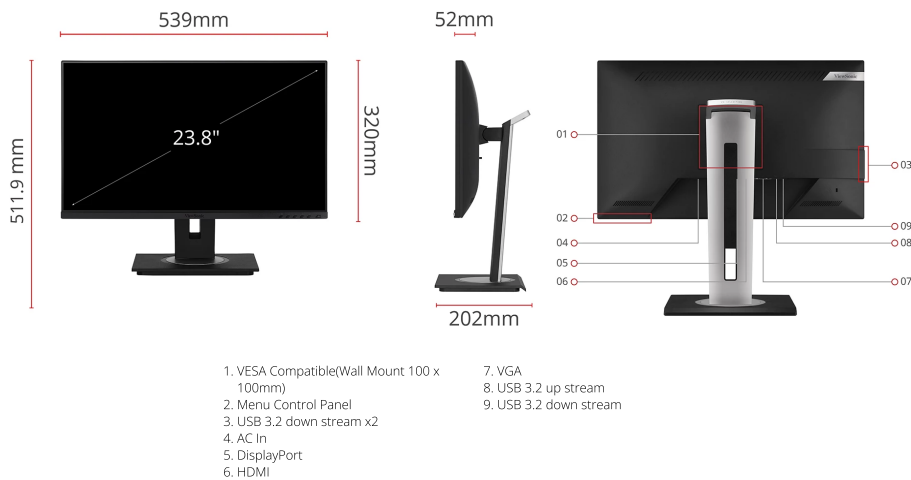

### Key Features

- Advanced ergonomics with a 40° tilt, 130mm height adjustment, ±60°swivel, and ±90°pivot
- Flexible connectivity with DisplayPort, HDMI, VGA, and USB 3.2
- TCO & Energy Star certificated
- Versatile stand design for mounting a mini-PC or cloud client

### Product Description

ViewSonic VG2448a-2 is a 24" Full HD monitor with productivity-enhancing features including IPS technology and an advanced ergonomic design for the modern-day office. Utilising SuperClear® IPS panel technology and 1080P resolution, VG2448a-2 delivers a crisp, clear image from any viewing angle. An advanced ergonomic design offers the widest range of customisable adjustments currently available to provide maximum comfort, including pivot, swivel, height adjustment, and an impressive 40° tilt, which enables you to use the monitor while standing and to have strategic group discussions around the screen. VG2448a-2 uses environmentally friendly packaging and offers a quick and easy out-of-the-box set-up via the quick release stand. The cloud client mounts on the back of the monitor stand coupled with cable management design features make VG2448a-2 perfect for deployment in cloud-based environments. Versatile connectivity options include HDMI, DisplayPort, VGA, and USB 3.2 inputs.

**DIMENSIONS (METRIC) (WXHXD)**

Packaging (mm):	595 x 396 x 210
Physical (mm):	539 x 406.19~511.9 x 202
Physical Without Stand (mm):	539 x 320 x 52

**GENERAL**

Regulations:	cTUVus, FCC-B, ICES003, Energy Star, EPEAT, CEC, NOM, Mexico Energy, CE, CE EMC, CB, RoHS, ErP, REACH, WEEE, TCO 9.0, EAC, UkrSEPRO, UKCA
PACKAGE CONTENTS:	VG2448A-2 x1, 3-pin Plug (IEC C13 / CEE22) x1, DisplayPort Cable (v1.2; Male-Male) x1, USB A/B Cable (v3.2; Male-Male) x1, Quick Start Guide x1
Recycle/Disposal:	Please dispose of in accordance with local, state or federal laws.
Warranty:	*Warranty offered may differ from market to market
Power Management:	Energy Star standards, EPEAT