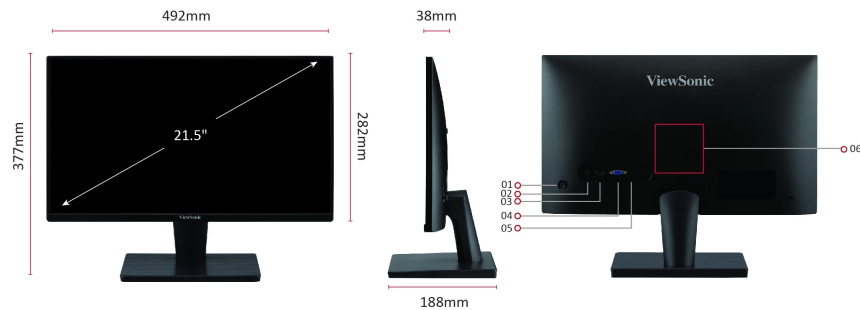

1. Joy Key
2. Power in
3. HDMI 1.4
4. VGA
5. 3.5mm Audio Out
6. VESA Compatible(Wall Mount 100 x 100mm)

Visit Us  www.viewsonic.com

DISPLAY

Display Size (in.):	22
Viewable Area (in.):	21.5
Panel Type:	VA Technology
Resolution:	1920 x 1080
Resolution Type:	FHD
Static Contrast Ratio:	3,000:1 (typ)
Dynamic Contrast Ratio:	50M:1
Light Source:	LED
Brightness:	250 cd/m ² (typ)
Colors:	16.7M
Color Space Support:	8 bit true
Aspect Ratio:	16:9
Response Time (Typical GTG):	5ms
Viewing Angles:	178° horizontal, 178° vertical
Backlight Life (Hours):	30000 Hrs (Min)
Curvature:	Flat
Refresh Rate (Hz):	75
Adaptive Sync:	Yes
Blue Light Filter:	Yes
Flicker-Free:	Yes
Color Gamut:	NTSC: 72% size (Typ) sRGB: 104% size (Typ)
Pixel Size:	0.249 mm (H) x 0.241 mm (V)
Surface Treatment:	Anti-Glare, Hard Coating (3H)