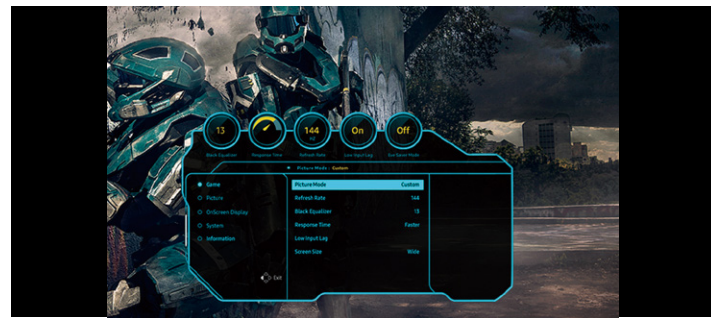

Samsung Curved Gaming Monitor CJG5F

Curved to Immerse

Featuring Samsung's industry-leading 1800R screen, the CJG5F curves around your field of view to immerse you in all the onscreen gaming action.

Rapid 144 Hz Refresh

Multiple Display Modes

The Game Mode instantly optimizes black gamma levels, contrast ratios, sharpness and color value settings for any game genre or movie.

Game Style UI

The OSD dashboard menu gives you an instant overview of key settings. With this Good Design Award winner you are always in control.

Deeper Blacks

Samsung's VA panel technology supports a 3000:1 contrast ratio that delivers deeper blacks, brighter whites, and richer colors for clearer, more vibrant movie and game scenes.

Smart cost saver

CJG5F

Specifications

Model Code		32" CJG5F
Display	Screen Size	32" (16:9)
	Panel Type	VA (Curved 1800R)
	Brightness	250cd/m2 (Typ)
	Contrast Ratio (Static)	3000:1
	Resolution	FHD (1920 X 1080)
	Response Time	4ms (GTG)
	Viewing Angle (H/V)	178°/178°
	Refresh Rate	144Hz
Feature	Embedded Function	Smart Eco Saving Plus, Easy Setting Box, Image Size, Game Mode, Free-sync, Flicker Free
Interface	Interface	2x HDMI (1x 2.0, 1x 1.4), 1x DP(1.2)
Eco	Energy/Environment Mark	TUV (Low blue light, flicker free)
Design	Color	White
	Ergonomics	Tilt -1.5°(±1°) ~ 15°(±2°), Wall mount (75x75)
Power	Type	External Adaptor