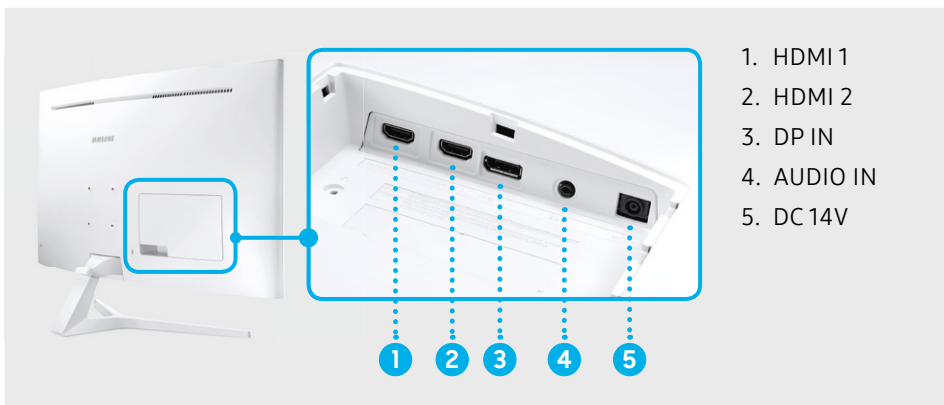

CJG5F

Specifications

Model Code		32" CJG5F
Display	Screen Size	32" (16:9)
	Panel Type	VA (Curved 1800R)
	Brightness	250cd/m2 (Typ)
	Contrast Ratio (Static)	3000:1
	Resolution	FHD (1920 X 1080)
	Response Time	4ms (GTG)
	Viewing Angle (H/V)	178°/178°
	Refresh Rate	144Hz
Feature	Embedded Function	Smart Eco Saving Plus, Easy Setting Box, Image Size, Game Mode, Free-sync, Flicker Free
Interface	Interface	2x HDMI (1x 2.0, 1x 1.4), 1x DP(1.2)
Eco	Energy/Environment Mark	TUV (Low blue light, flicker free)
Design	Color	White
	Ergonomics	Tilt -1.5°(±1°) ~ 15°(±2°), Wall mount (75x75)
Power	Type	External Adaptor

Connectivities

1. HDMI 1
2. HDMI 2
3. DP IN
4. AUDIO IN
5. DC 14V

In-box Accessory

- DP cable
- External adaptor
- Power cable
- Quick Setting Guide
- Warranty card

*Accessory may be different by countries.