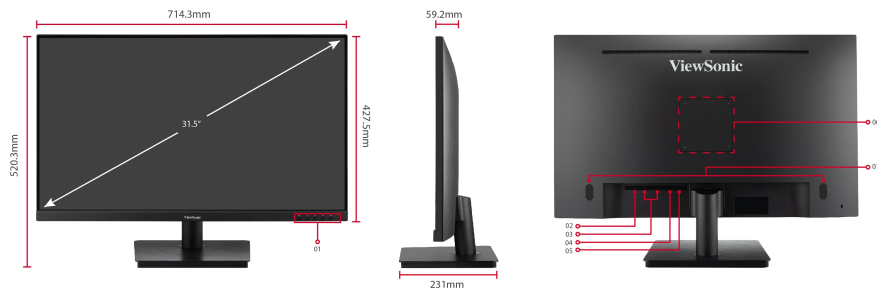

## Key Features

- SuperClear® IPS panel
- QHD 2560 X 1440 resolution
- HDMI and DisplayPort inputs for flexible connectivity
- HDR10 delivers Stellar Contrast and Color Accuracy
- 75hz Variable Refresh Rate eliminates screen tearing and reduces stuttering

1. Menu Control Panel
2. DC In
3. HDMI\*2
4. Display Port
5. Audio Out
6. VESA Compatible (Wall Mount 100x100mm)

7. Speakers

Visit Us [www.viewsonic.com](http://www.viewsonic.com)

**DISPLAY**

Display Size (in.):	32
Viewable Area (in.):	31.5
Panel Type:	IPS Technology
Resolution:	2560 x 1440
Resolution Type:	QHD (Quad HD)
Static Contrast Ratio:	1,200:1 (typ)
Dynamic Contrast Ratio:	50M:1
Light Source:	LED
Brightness:	250 cd/m <sup>2</sup> (typ)
Colors:	1.07B
Color Space Support:	10 bit (8 bit + FRC)
Aspect Ratio:	16:9
Response Time (Typical GTG):	4ms
Viewing Angles:	178° horizontal, 178° vertical
Backlight Life (Hours):	30000 Hrs (Min)
Curvature:	Flat
Refresh Rate (Hz):	75
Adaptive Sync:	Yes
Blue Light Filter:	Yes
Flicker-Free:	Yes
Color Gamut:	NTSC: 72% size (Typ) sRGB: 104% size (Typ)
Pixel Size:	0.273 mm (H) x 0.273 mm (V)
Surface Treatment:	Anti-Glare, Hard Coating (3H)

**COMPATIBILITY**

PC Resolution (max):	2560x1440
Mac® Resolution (max):	2560x1440
PC Operating System:	Windows 10/11 certified; macOS tested
Mac® Resolution (min):	2560x1440

**CONNECTOR**

3.5mm Audio Out:	1
HDMI 1.4:	2
DisplayPort:	1
Power in:	DC Socket (Center Positive)