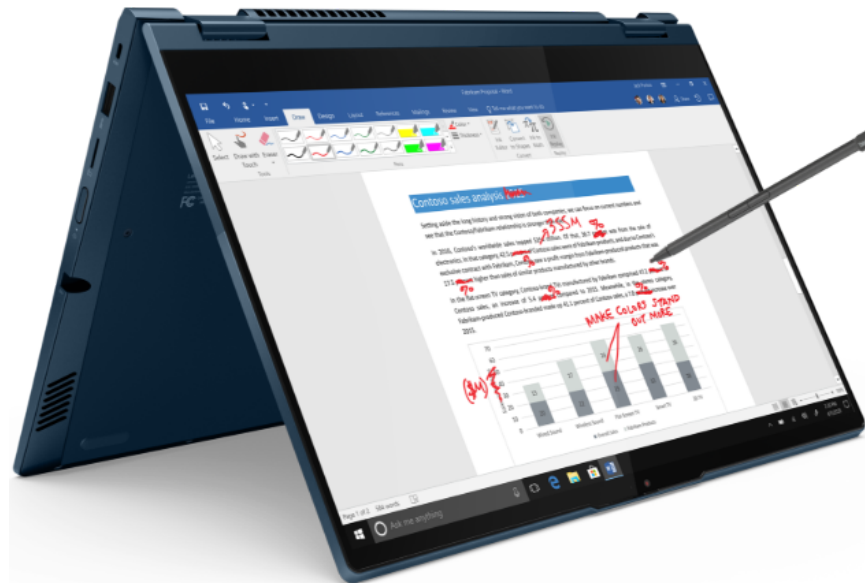

REASONS TO BUY

The integrated Smart Pen allows mobile workers to take notes, sketch designs, and sign documents even on the move. When the screen is locked, just pulling the pen out of its slot opens the note-taking app.

Packed with useful features like the durable Corning Gorilla Glass touchscreen display, Thunderbolt port for ultra-fast data transfers, a dedicated key for accessing Lenovo support, and Modern Standby to stay connected even with the lid closed.

Minimal preloaded applications mean maximum battery life and responsiveness for users, and faster deployment for IT admins.