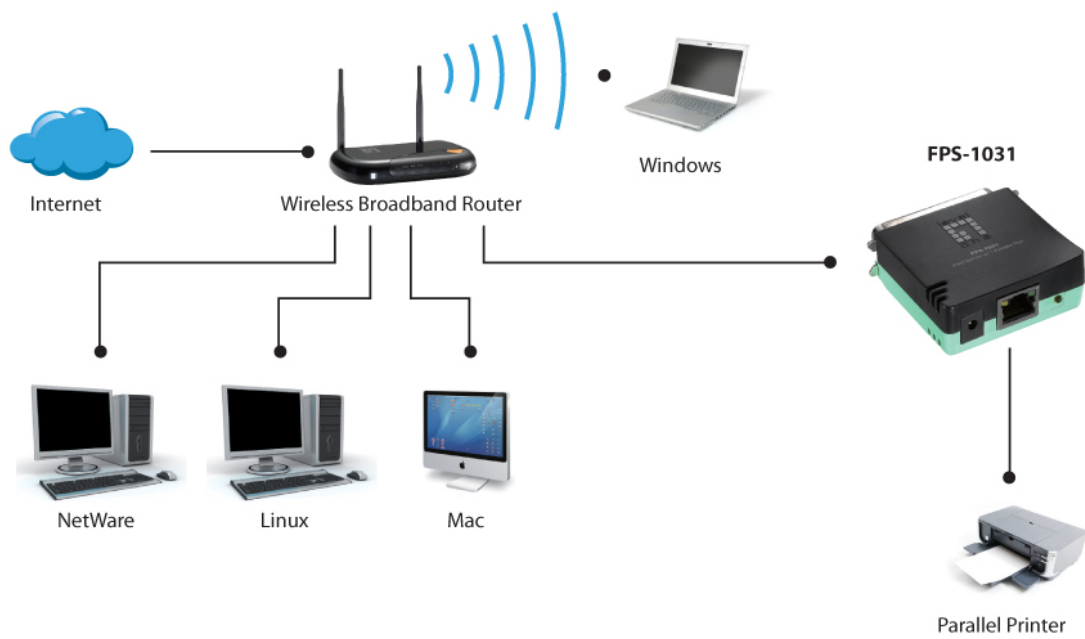

Diagramm

Order Information

FPS-1031

Package Contents

FPS-1031

Netzadapter

Quick Installation Guide

Ressource CD (Bedienungsanleitung, Hilfsprogramm, Treiber)

No liability or responsibility for any errors or omissions in the content.
Specifications are subject to change without notice.
All mentioned brand names are registered trademarks and property of their owners.
Copyright © Digital Data Communications GmbH, Germany. All Rights Reserved.