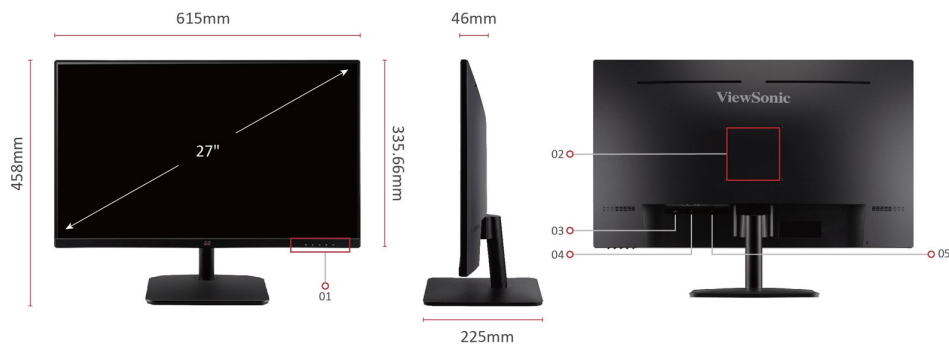

ViewSonic® LED DISPLAY VA2732-H

Key Features

- SuperClear® IPS Technology for richer, sharper colors at wide angles
- Full HD 1080p resolution
- 75Hz Refresh rate delivers fluid visuals
- Three-sided frameless design for seamless viewing
- HDMI and VGA inputs for flexible connectivity

Product Description

The ViewSonic VA2732-H is a 27" (27" viewable) Full HD Monitor with IPS technology and flexible connectivity for use in the office or at home. With SuperClear® IPS technology and Full HD resolution, images are clear and detailed from a wide range of viewing angles. HDMI and VGA inputs allow for increased setup flexibility when connecting with other devices. The VA2732-H's three-sided frameless bezel delivers a seamless viewing experience and comes equipped with Eye Care technology to help eliminate eye strain resulting from extended viewing periods. VESA compatibility guarantees easy adaption to both multi-monitor or wall-mount set ups.

1. Menu Control Panel
2. VESA Compatible (Wall Mount 100 x 100mm)
3. HDMI
4. VGA
5. DC in

Visit Us  www.viewsonic.com

DISPLAY

Display Size (in.):	27
Viewable Area (in.):	27
Panel Type:	IPS Technology
Resolution:	1920 x 1080
Resolution Type:	FHD
Static Contrast Ratio:	1,000:1 (typ)
Dynamic Contrast Ratio:	50M:1
Light Source:	LED
Brightness:	250 cd/m2 (typ)
Colors:	16.7M
Color Space Support:	8 bit (6 bit + Hi-FRC)
Aspect Ratio:	16:9
Response Time (Typical GTG):	4ms
Viewing Angles:	178° horizontal, 178° vertical
Backlight Life (Hours):	30000 Hrs (Min)
Curvature:	Flat
Refresh Rate (Hz):	75
Blue Light Filter:	Yes
Flicker-Free:	Yes
Color Gamut:	NTSC: 72% size (Typ), sRGB: 104% size (Typ)
Pixel Size:	0.311 mm (H) x 0.311 mm (V)
Surface Treatment:	Anti-Glare, Hard Coating (3H)