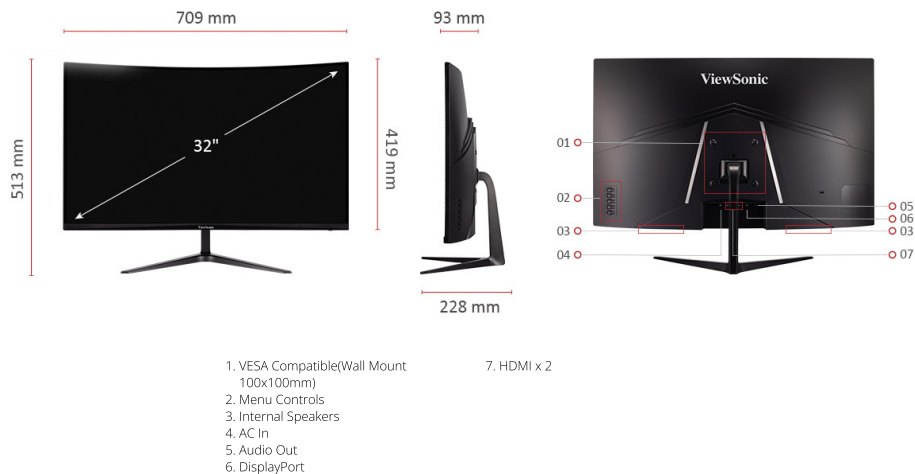

Visit Us

www.viewsonic.com

DISPLAY

Display Size (in.):	32
Viewable Area (in.):	31.5
Panel Type:	VA Technology
Resolution:	1920 x 1080
Resolution Type:	FHD (Full HD)
Static Contrast Ratio:	3,000:1 (typ)
Dynamic Contrast Ratio:	80M:1
Light Source:	LED
Brightness:	300 cd/m ² (typ)
Colors:	16.7M
Color Space Support:	8 bit (6 bit + FRC)
Aspect Ratio:	16:9
Response Time (MPRT):	1ms
Viewing Angles:	178° horizontal, 178° vertical
Backlight Life (Hours):	30000 Hrs (Min)
Curvature:	1500R
Refresh Rate (Hz):	165
Adaptive Sync:	FreeSync
Blue Light Filter:	Yes
Flicker-Free:	Yes
Color Gamut:	NTSC: 72% size (Typ) sRGB: 103% size (Typ)
Pixel Size:	0.364 mm (H) x 0.364 mm (V)
Surface Treatment:	Anti-Glare, Hard Coating (3H)

COMPATIBILITY

PC Resolution (max):	1920x1080
Mac® Resolution (max):	1920x1080
PC Operating System:	Windows 11 certified; macOS tested
Mac® Resolution (min):	1920x1080

CONNECTOR

3.5mm Audio Out:	1
HDMI 1.4:	2
DisplayPort:	1
Power in:	DC Socket (Center Positive)

WEIGHT (IMPERIAL)

Net (lbs):	10.4
Net Without Stand (lbs):	9.3
Gross (lbs):	15.4

WEIGHT (METRIC)

Net (kg):	4.7
Net Without Stand (kg):	4.2
Gross (kg):	7

DIMENSIONS (IMPERIAL) (WXHXD)

Packaging (in.):	38.2 x 20.6 x 6.7
Physical (in.):	27.9 x 20.2 x 9
Physical Without Stand (in.):	27.9 x 16.5 x 3.7

DIMENSIONS (METRIC) (WXHXD)

Packaging (mm):	970 x 523 x 170
Physical (mm):	709 x 513 x 228
Physical Without Stand (mm):	709 x 419 x 93

GENERAL

Regulations:	cTUVus, FCC-B, ICES003, CEC, NOM, Mexico Energy, CE, CE EMC, CB, RoHS, ErP, REACH, WEEE, EAC, UkrSEPRO, UKCA, BSMI, RCM, GEMS, VCCI, PSE, BIS
PACKAGE CONTENTS:	VX3218-PC-MHD x1, 3-pin Plug (IEC C13 / CEE22) x1, DisplayPort Cable (v1.2; Male-Male) x1, AC/DC Adapter x1, Quick Start Guide x1
Recycle/Disposal:	Please dispose of in accordance with local, state or federal laws.
Warranty:	*Warranty offered may differ from market to market
Country Of Origin:	28