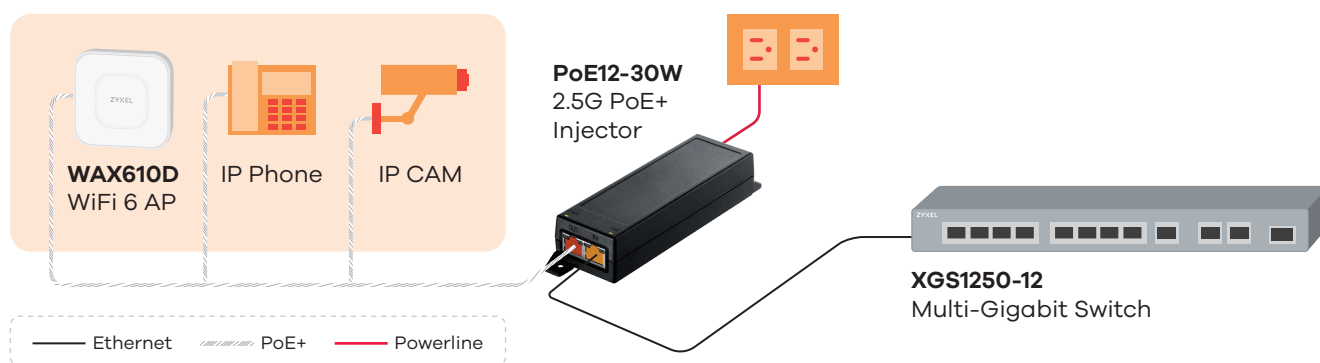

Superior performance with innovative “Dual-optimized” antenna

People without RF expertise may not realize that installing an AP optimized for ceiling-mount as wall-mount may cause the ceiling-mount radiation pattern to interfere with other devices up- or downstairs as well as to deliver signals with shorter-than-expected range for its clients. Designed with the innovative “Dual-optimized” antenna, the WAX610D adapts to both wall- and ceiling-mount installations. Thus, users can switch between the two optimized antenna modes easily to fit either situation. To boost WiFi speeds for your network, the WAX610D is definitely an excellent choice.

4G/5G cellular network coexistence

With the growing pervasiveness of mobile devices in the wireless network, users start to experience degraded performance, such as ping drops and high latency, however whenever user shutdown the mobile equipment, wireless service resumes working smooth. Thus, to enable 4G/5G cellular network coexistence and minimize interference from 4G/5G antennas or signal boosters, the WAX610D has built-in 4G/5G interference filters. As a result, the visible or invisible 4G/5G indoor antennas in the environment is no longer an issue when installing APs.

*1: The licensing terms may vary depending on part numbers or regions
Please contact your local sales representative.

Powerful Hardware Design

Switch Among Triple Modes

Suggested PoE Injector

Specifications