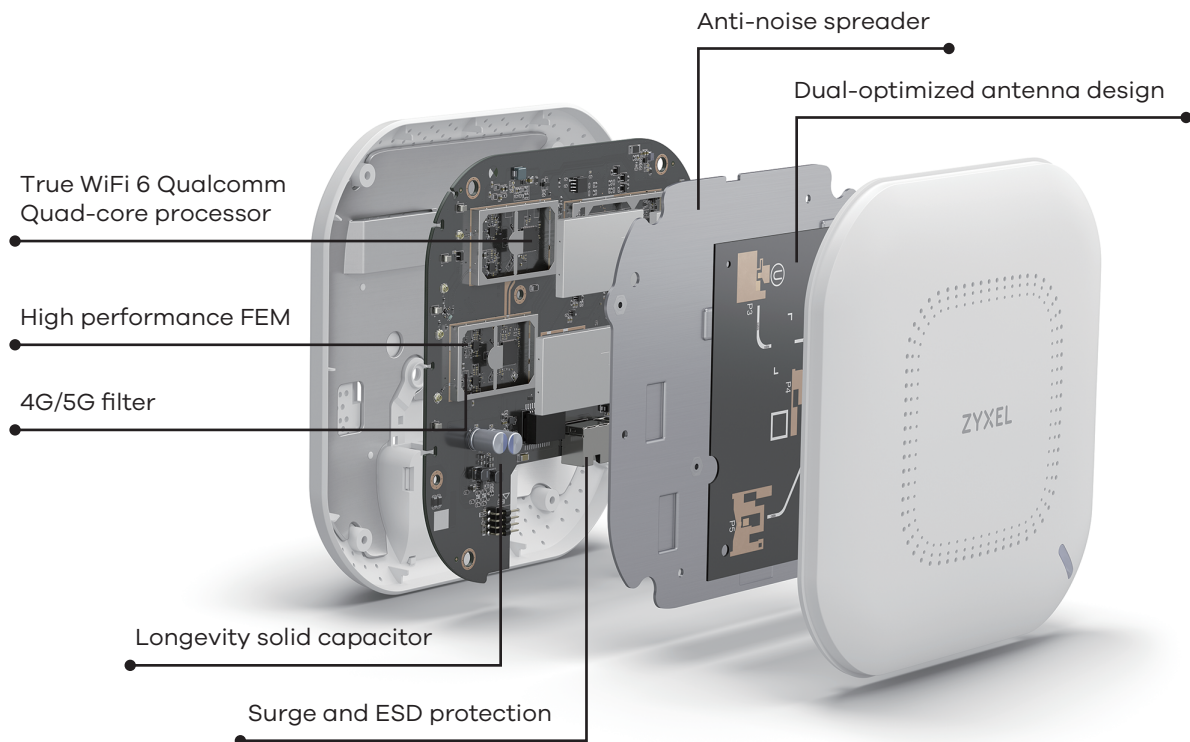

Powerful Hardware Design