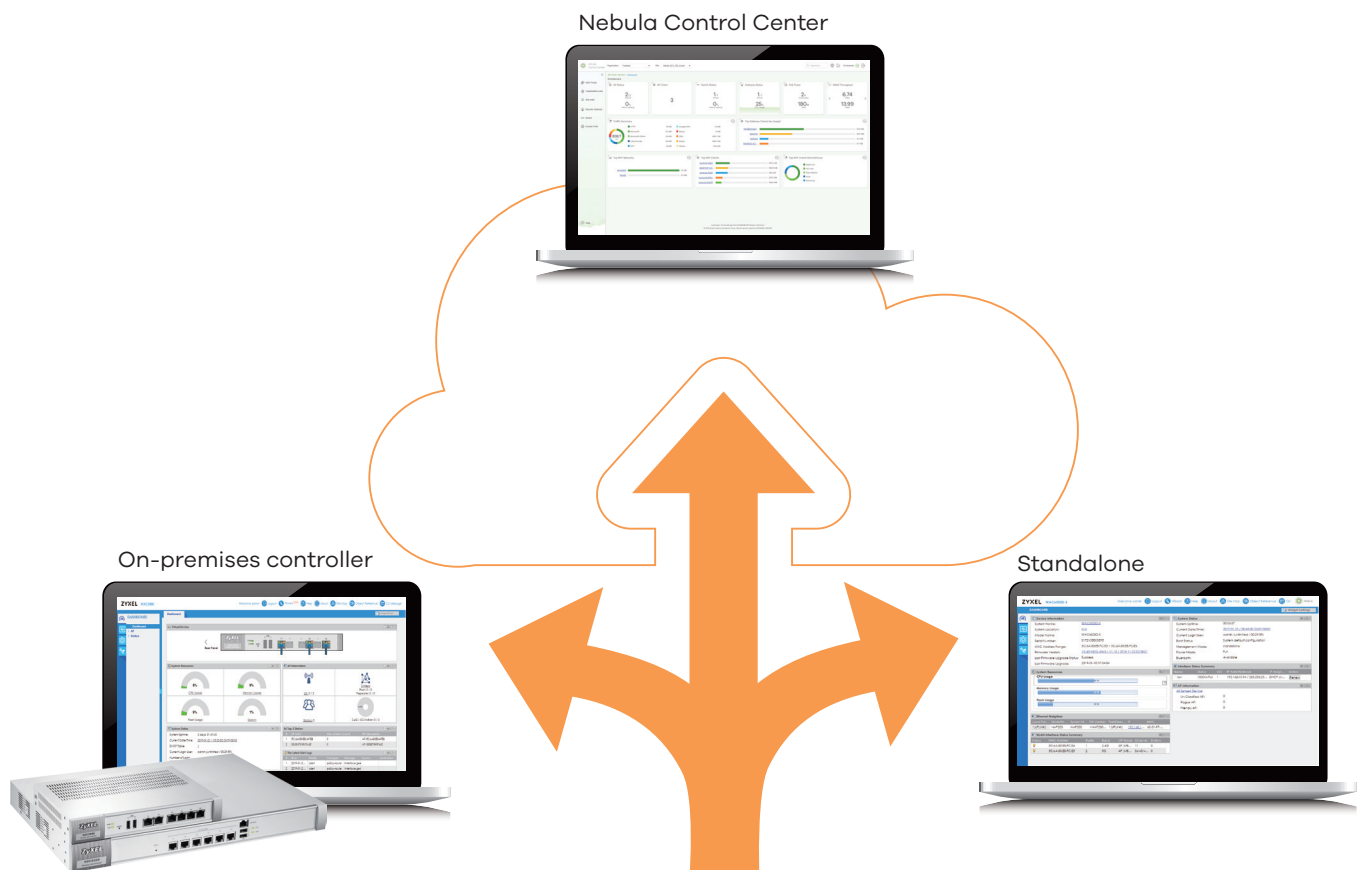

Switch Among Triple Modes