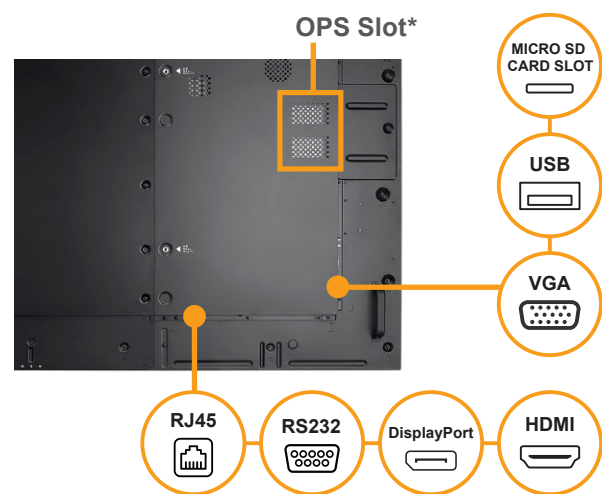

Versatile Connectivity

Easily connect a variety of devices with the versatile connectivity options including DisplayPort*, HDMI, DVI*, VGA, USB, RS232 and RJ45.

Features

- 4K UHD 3840 x 2160 resolution
- Anti-Burn-in™ technology prevents image ghosting
- Versatile connectivity: DisplayPort*, HDMI, DVI*, VGA
- Media Playback: play photos, videos and music from a USB drive or micro SD card
- An integrated scheduler allows content programming based on time and day

Simple Content Playback and Scheduling

The embedded media player allows users to conveniently play content from a USB drive or micro SD card. Simply create scheduled playlists based on time and day, and configure playback settings with the included remote control to display your personalized content.

- OPS slot for easy digital signage player integration (86", 75" and 65" only)
- RJ45, RS232, IR device control support
- Durable metal casing (86" and 75" only)
- Built-in speakers
- VESA mount compatibility for flexible installation