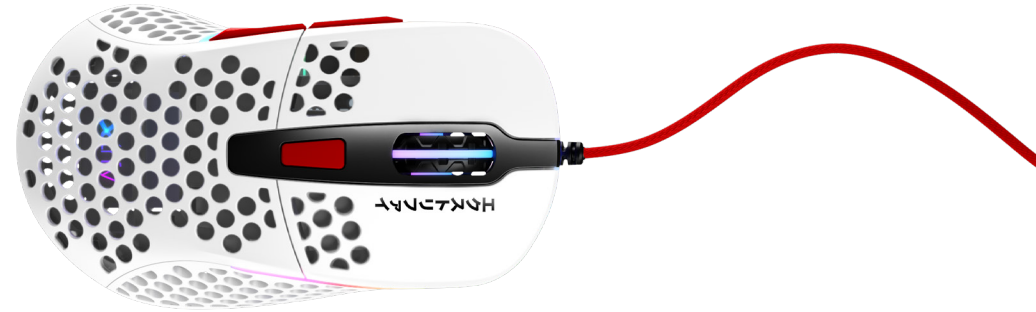

QUALITY FIRST.

The M4 is not just designed to be extremely light. It's built to last. At 69 grams, we've focused on creating the best lightweight gaming mouse rather than cutting down on durability to get rid of a few extra grams. Lower weight must never mean lower quality. No compromises.

RGB ILLUMINATION.

With customizable lighting, it's easy to add your personal touch to the M4. Choose your color. Switch between numerous LED effects. Adjust the brightness. Or turn the illumination off. All settings are made directly on the mouse.

STRONG CONSTRUCTION. DURABLE COMPONENTS.

The shell of the mouse is thoroughly engineered to minimize weight while retaining durability. On the inside, the glowing Xtrfy logo is surrounded by nothing but quality components. Our Omron switches will give you 20 million pro-player optimized clicks.