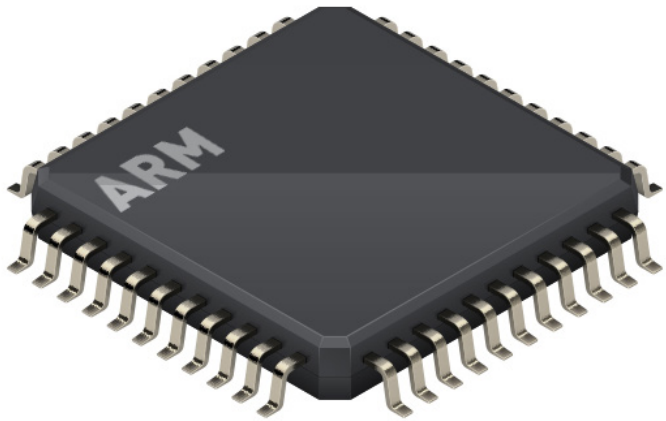

エクス
ストリ
ファイ

GRIP AND FEEL.

The M4 glides smoothly on 100 % PTFE skates with rounded edges. While the glossy coating in combination with the structure of holes make for an even better grip over the ergonomic mouse body. Enhancing airflow under your palm, the holes also help you stay comfortable.

RGB ILLUMINATION.

With customizable lighting, it's easy to add your personal touch to the M4. Choose your color. Switch between numerous LED effects. Adjust the brightness. Or turn the illumination off. All settings are made directly on the mouse.

STRONG CONSTRUCTION. DURABLE COMPONENTS.

The shell of the mouse is thoroughly engineered to minimize weight while retaining durability. On the inside, the glowing Xtrfy logo is surrounded by nothing but quality components. Our Omron switches will give you 20 million pro-player optimized clicks.

XTRFY EZCORD® PRO (NEW).

The M4 Tokyo edition comes with the new Xtrfy EZcord Pro. Softer, lighter and more flexible, but not at the cost of durability. At Xtrfy, quality comes first and the EZcord Pro is made to last.