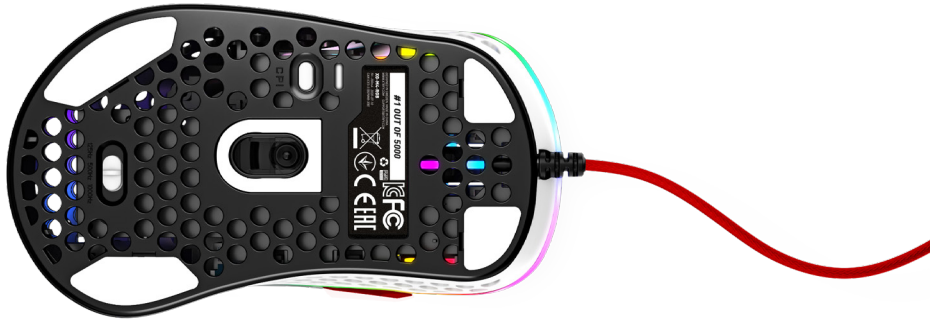

QUALITY FIRST.

The M4 is not just designed to be extremely light. It's built to last. At 69 grams, we've focused on creating the best lightweight gaming mouse rather than cutting down on durability to get rid of a few extra grams. Lower weight must never mean lower quality. No compromises.

RGB ILLUMINATION.

With customizable lighting, it's easy to add your personal touch to the M4. Choose your color. Switch between numerous LED effects. Adjust the brightness. Or turn the illumination off. All settings are made directly on the mouse.