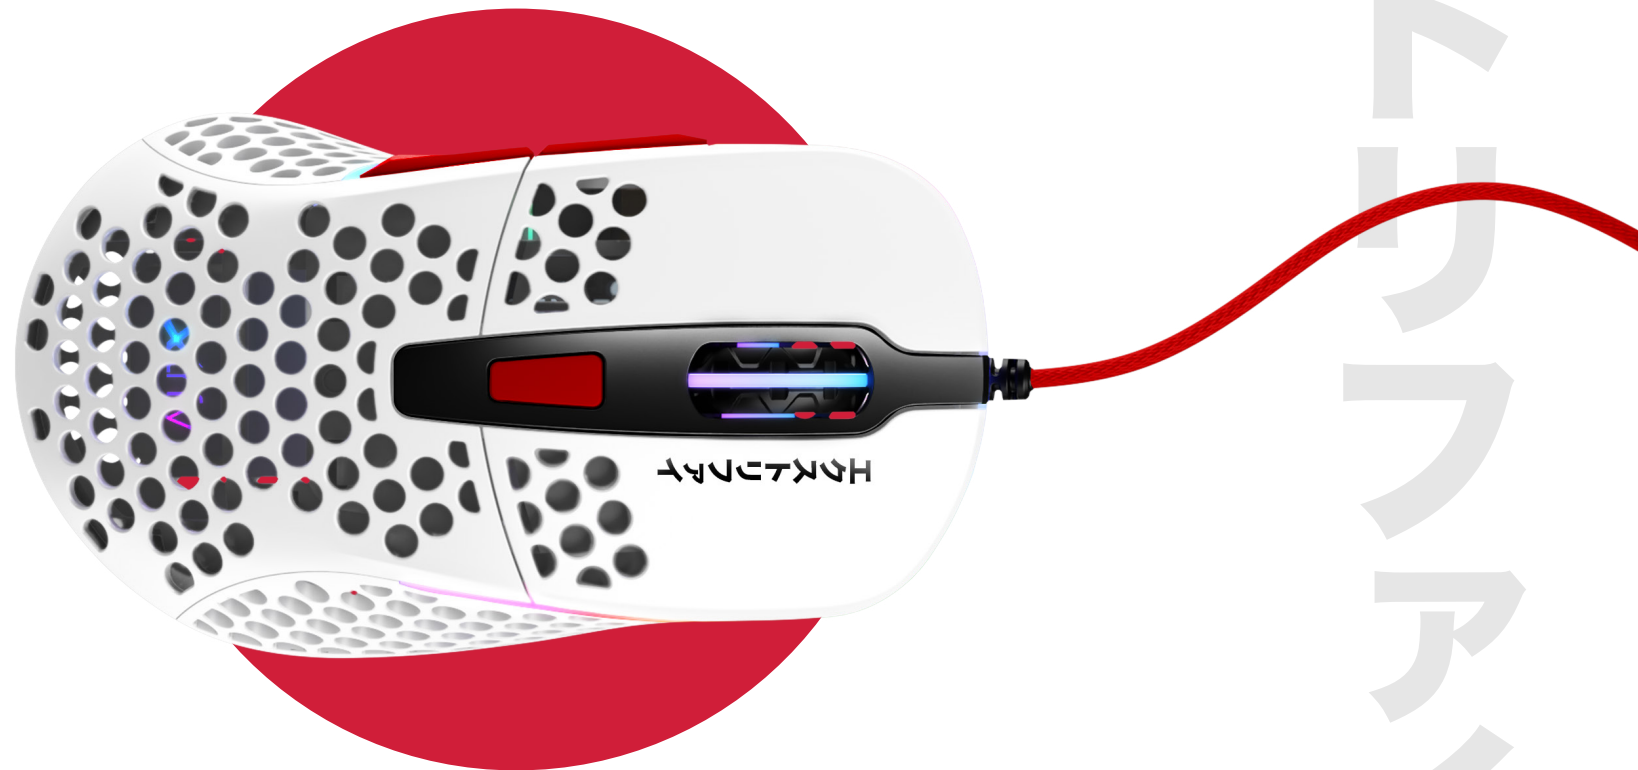

xtrfy

エクストリファイ

XTRFY M4 TOKYO EDITION - ULTRA-LIGHT GAMING MOUSE

TOKYO EDITION.

The M4 Tokyo is a special edition of the M4 ultra-light gaming mouse, inspired by our experiences from the world's largest city – and a tribute to Japanese video game culture, tech and craft. This elegantly designed Hinomaru-inspired colorway is topped off by a glossy finish, and released in a limited quantity.

Lightweight construction. State-of-the-art components. Unique, right-handed shape. The M4 takes the performance, feel and durability of lightweight gaming mice to the next level.

エクストライ

STAND OUT. IN-GAME AND IRL.

エキストラ
ライ

LIGHTWEIGHT DESIGN. ERGONOMIC SHAPE.

The M4 features an ergonomic, right-handed design – uniquely constructed to weigh less without compromising on shape and feel. Formed by feedback from professional esportsers as well as casual gamers, the result is a brand new shape and size.