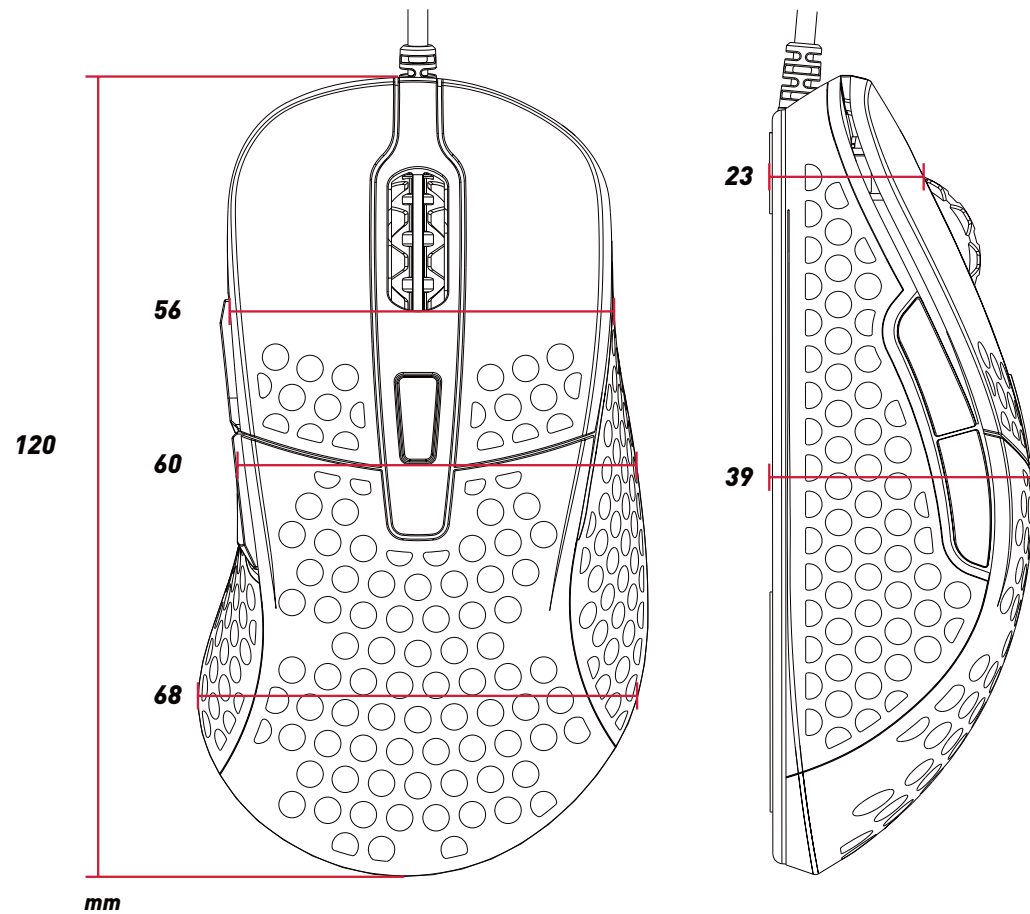

WINNING INGREDIENTS:

Pixart 3389 optical gaming sensor

Adjustable RGB LED illumination

Weight: 69 g (excluding cable)

Main switches: Omron 20M(OFF)

Cable: 1.8 m Xtrfy EZcord® Pro

PTFE glides

Glossy surface

CPI button (400–16000)

Polling rate switch (125/500/1000 Hz)

OS: Win XP/Mac OSX 10.1 or later

Warranty EU/US/ASIA: 2/1/1 years