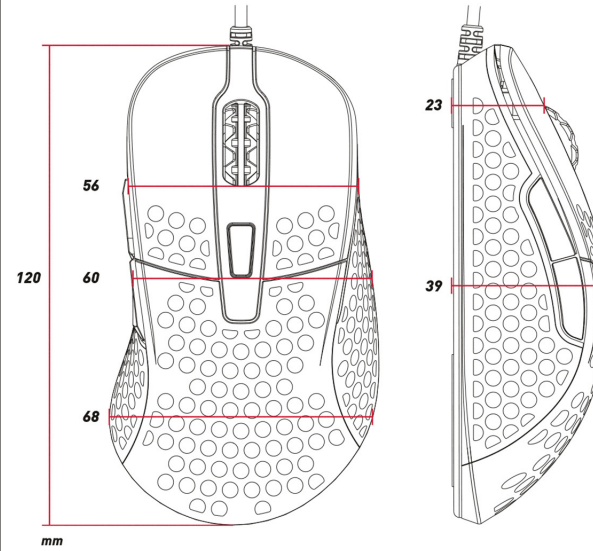

Xtrfy
エクストリファイ

M4 RGB

ULTRA-LIGHT
 GAMING MOUSE

エクストリファイ

ULTRA-LIGHT, ERGONOMIC, TOP-GRADE. MEET THE M4.

Lightweight construction. State-of-the-art components. Unique, right-handed shape. The M4 takes the performance, feel and durability of lightweight gaming mice to the next level.