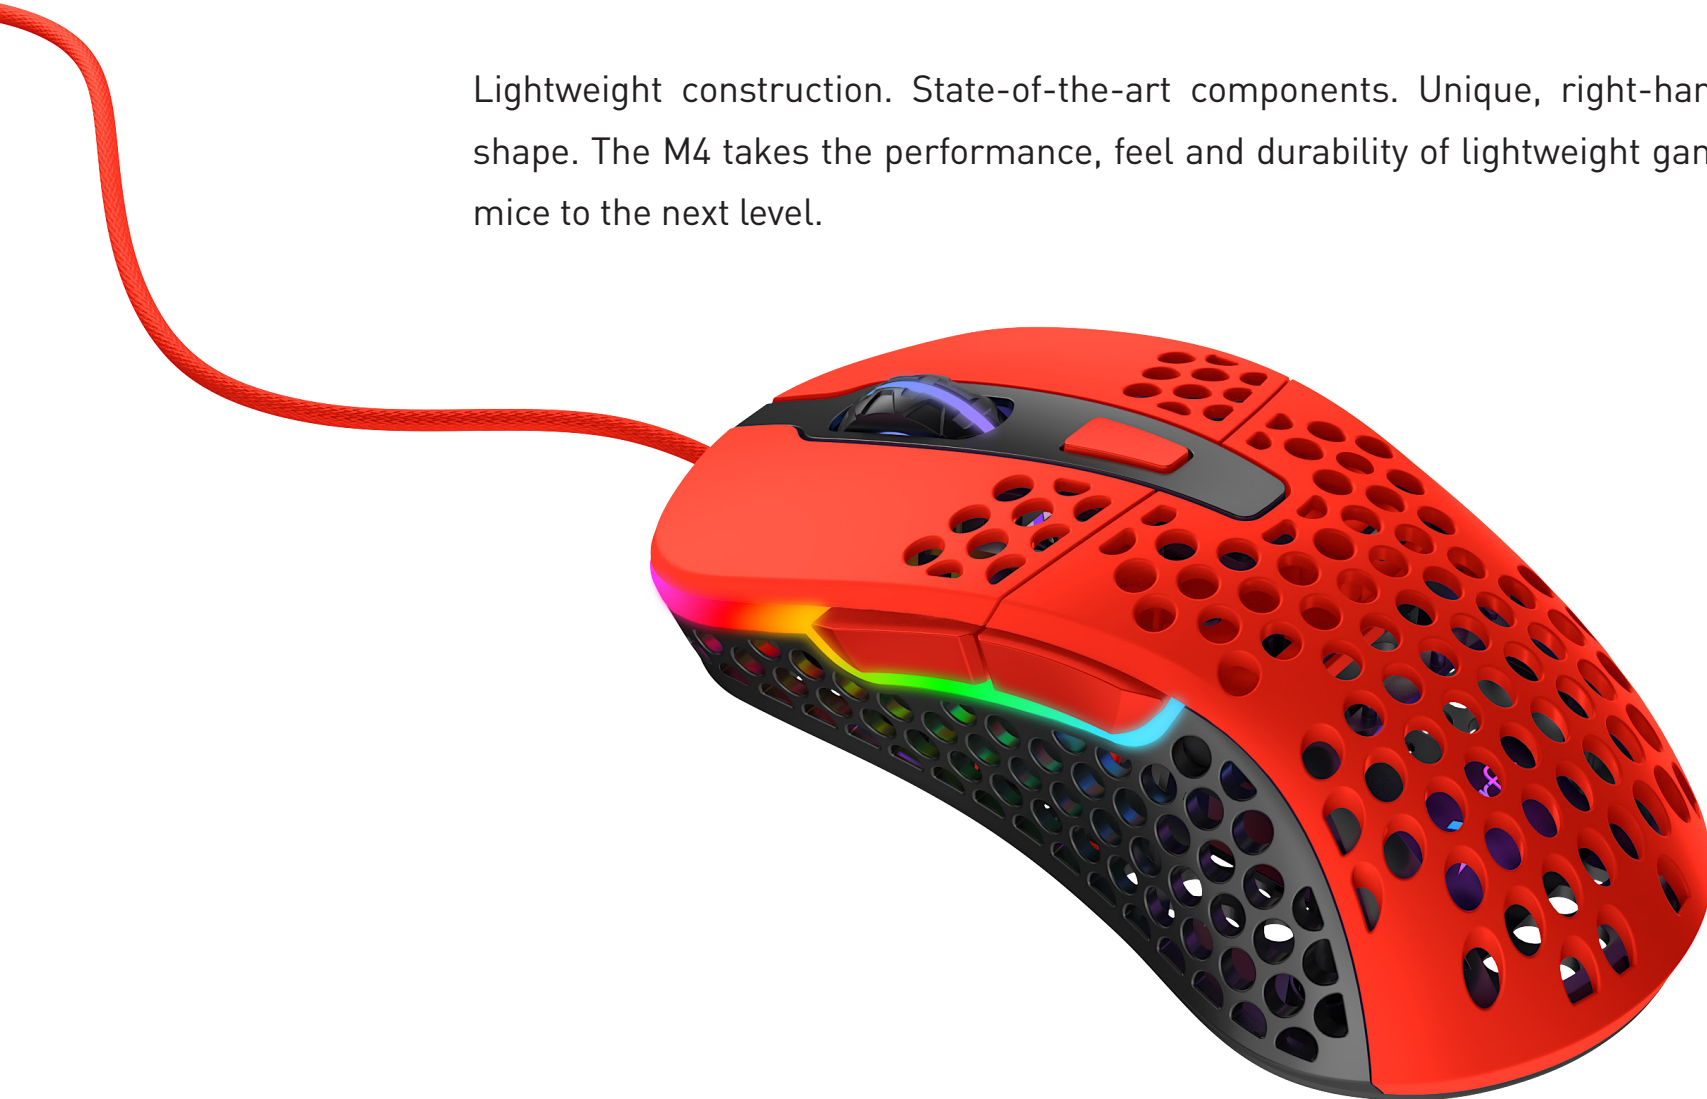

xtrfy

XTRFY M4 KRIPPARRIAN RED EDITION - ULTRA-LIGHT GAMING MOUSE

KRIPPARRIAN RED EDITION.

M4 Kripparrian Red is a special edition of the Xtrfy M4 mouse, designed in collaboration with world-renowned streamer Octavian “Kripparrian” Morosan. A legend within World of Warcraft, Diablo, Path of Exile and Hearthstone – streaming live nearly every day since 2012. After thousands of hours in-game every year, the M4 Kripparrian Red is Kripp’s vision of the perfect mouse.

"This is literally the best mouse I have ever used. It's just way above anything else. I didn't want to change a thing about the ergonomics. All I wanted was to Krippify it. And I can't be more proud of this one."

Octavian "Kripparrian" Morosan

ULTRA-LIGHT, ERGONOMIC, TOP-GRADE. MEET THE M4.

Lightweight construction. State-of-the-art components. Unique, right-handed shape. The M4 takes the performance, feel and durability of lightweight gaming mice to the next level.

LIGHTWEIGHT DESIGN. ERGONOMIC SHAPE.

The M4 features an ergonomic, right-handed design – uniquely constructed to weigh less without compromising on shape and feel. Formed by feedback from professional esportsers as well as casual gamers, the result is a brand new shape and size.