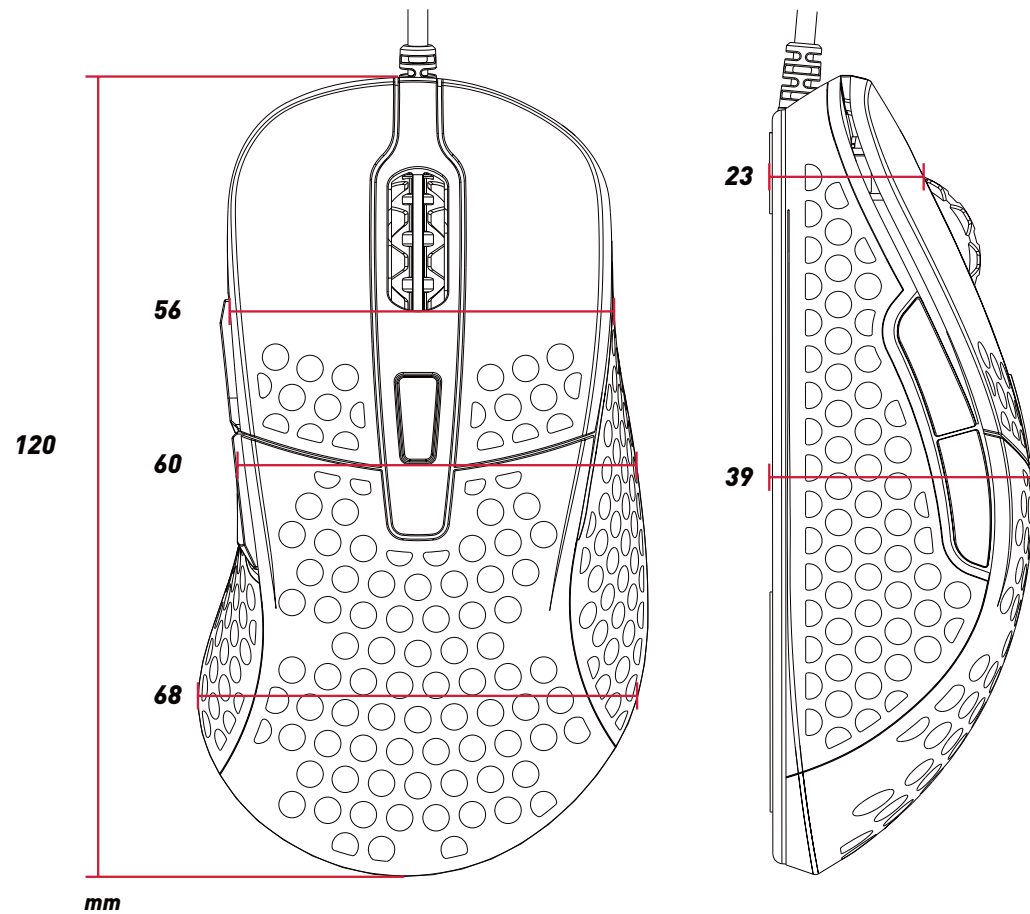

WINNING INGREDIENTS:

Pixart 3389 optical gaming sensor

Adjustable RGB LED illumination

Weight: 69 g (excluding cable)

Main switches: Kailh GM 8.0

Cable: 1.8 m Xtrfy EZcord® Pro

PTFE glides

UV coated surface

CPI button (400–16000)

Polling rate switch (125/500/1000 Hz)

OS: Win XP/Mac OSX 10.1 or later

Warranty EU/US/ASIA: 2/1/1 years