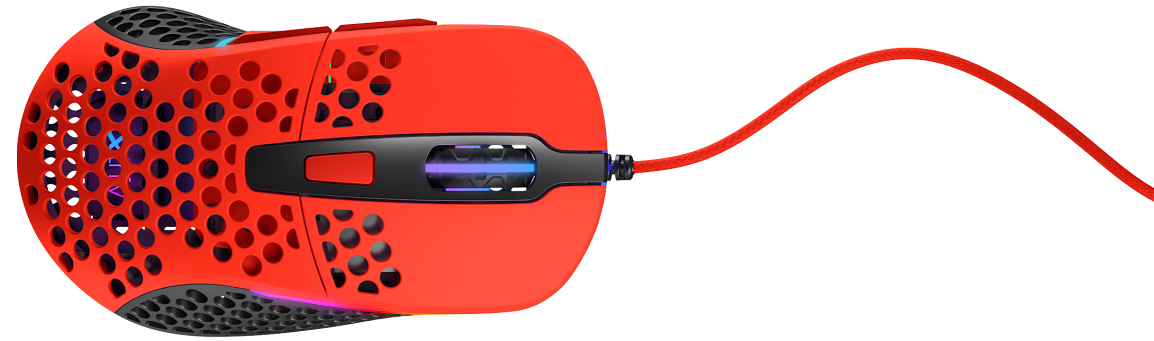

QUALITY FIRST.

The M4 is not just designed to be extremely light. It's built to last. At 69 grams, we've focused on creating the best lightweight gaming mouse rather than cutting down on durability to get rid of a few extra grams. Lower weight must never mean lower quality. No compromises.