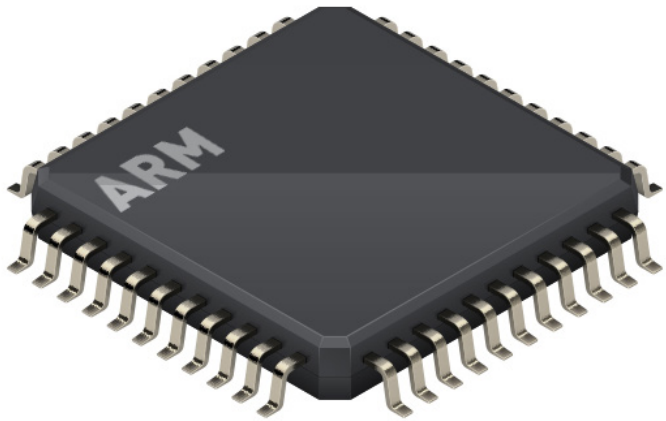

XTRFY EZCORD® PRO (NEW).

The M4 Kripparrian Red edition comes with the new Xtrfy EZcord Pro. Softer, lighter and more flexible, but not at the cost of durability. At Xtrfy, quality comes first and the EZcord Pro is made to last.

DUST AND SPLASH RESISTANT.

We've covered the inside of the mouse in conformal coating to protect the components against dust, splashes and LAN night mishaps.