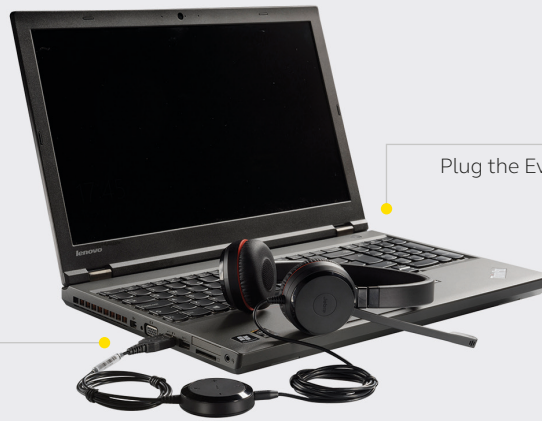

Clearer conversation for greater efficiency

Entry-level professional headset with easy call management and great sound for calls and music.

Manage calls easily

Get easy access to the most used functions, like volume and mute. You can also answer and end calls quickly and easily, directly from the control unit.

Flexible plug-and-play connectivity

Works straight out of the box. Installation is as easy as simply plugging it in to the USB port on your computer. Choose between USB-A and USB-C variants

All day comfort (Evolve 20SE)

Built for style and comfort with soft leatherette ear cushions. Adjustable headband lets you find the perfect fit.

EVOLVE 20 SE

EVOLVE 20

Connects to*:

* Device dependent

HOW TO CONNECT

Plug the Evolve20/20SE into a USB port on your computer. Choose between USB-A and USB-C variants

Plug the Evolve20/20SE into a USB-A or USB-C port on your mobile devices*

HOW TO USE – CALL MANAGEMENT

	FEATURES	BENEFITS
Connectivity	USB-A or USB-C connectivity	Plug-and-play connectivity to your computer or mobile device* via USB-A or USB-C**
	Certifications	Leading UC vendors and Microsoft Teams**
Audio	Microphone	Noise-cancelling microphone eliminates background noise
	Software integration	Additional features available via Jabra Xpress and Jabra Direct
	Speakers	Powerful 40mm speakers deliver richer sound for a more immersive audio experience
Ease of use	Call management	Answer/reject calls; increase/decrease speaker volume; mute
	All day comfort	Foam or leatherette ear cushions** and an on-ear wearing style for all-day comfort
Variants	UC and MS variants	Choose from UC or MS Teams variants
	Wearing styles	Available in stereo and mono variants
Compatibility	Leading UC vendors and Microsoft teams**	  