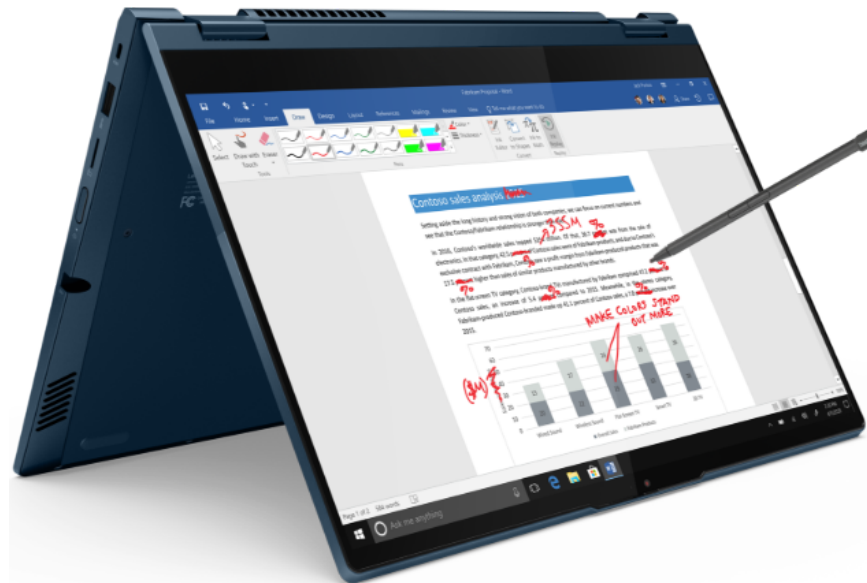

REASONS TO BUY

The integrated Smart Pen allows mobile workers to take notes, sketch designs, and sign documents even on the move. When the screen is locked, just pulling the pen out of its slot opens the note-taking app.

Packed with useful features like the durable Corning Gorilla Glass touchscreen display, Thunderbolt port for ultra-fast data transfers, a dedicated key for accessing Lenovo support, and Modern Standby to stay connected even with the lid closed.

Minimal preloaded applications mean maximum battery life and responsiveness for users, and faster deployment for IT admins.