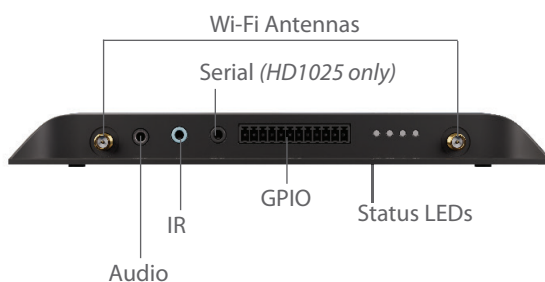

## BUILT FOR INTERACTIVITY & 4K

Build experiences that go beyond the screen with the all new BrightSign HD5. This ultra-high-definition player is purpose-built for interactivity, 4K60p HDR10 video, and demanding HTML5 animations. With its flexible I/O set, interactive peripherals like touch screens, proximity sensors, and buttons are easy to install and control. UDP and serial commands can be used to control environmental elements like lighting and conference room routing. Integrated partner solutions enable networks of players to deliver audience measurement, monetization, and analytics data to a centralized dashboard. A patented aluminum enclosure and slim form factor allows the device to operate reliably in extreme conditions. With its full set of I/O connections, high-quality 4K video, and advanced HTML performance BrightSign HD5 is the player of choice for captivating experiences that connect with your audience.

### FEATURES

- Plays 4K60p video with High Dynamic Range (HDR10)
- Rotates Full HD video and performs dual HD video decoding
- Plays demanding 2D motion graphics and animations smoothly in Full HD
- Supports responsive single touch interactions with Full HD graphics and swipe interactions with scaled down 2D graphics
- Offers a full set of I/O connections for any type of interactivity including USB, serial, GPIO, IR, and Ethernet
- Tracks usage data for interactions with connected peripheral devices
- Integrates with partner solutions for audience measurement, analytics & monetization solutions
- Operates in tight spaces & extreme conditions with its ultra-thin design & patented aluminum enclosure
- Runs our purpose-built BrightSign OS delivering legendary reliability, security, and uptimes

#### HD225

Standard I/O Package

#### HD1025

Expanded I/O Package

Front View

Back View