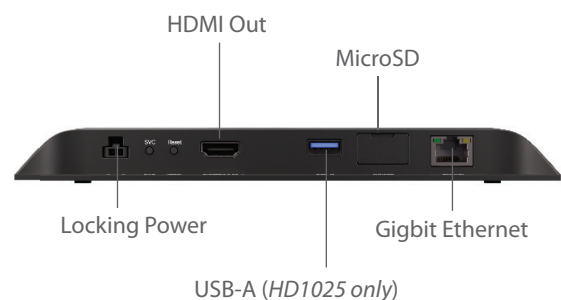

## BUILT FOR INTERACTIVITY & 4K

Build experiences that go beyond the screen with the all new BrightSign HD5. This ultra-high-definition player is purpose-built for interactivity, 4K60p HDR10 video, and demanding HTML5 animations. With its flexible I/O set, interactive peripherals like touch screens, proximity sensors, and buttons are easy to install and control. UDP and serial commands can be used to control environmental elements like lighting and conference room routing. Integrated partner solutions enable networks of players to deliver audience measurement, monetization, and analytics data to a centralized dashboard. A patented aluminum enclosure and slim form factor allows the device to operate reliably in extreme conditions. With its full set of I/O connections, high-quality 4K video, and advanced HTML performance BrightSign HD5 is the player of choice for captivating experiences that connect with your audience.

### FEATURES

- Plays 4K60p video with High Dynamic Range (HDR10)
- Rotates Full HD video and performs dual HD video decoding
- Plays demanding 2D motion graphics and animations smoothly in Full HD
- Supports responsive single touch interactions with Full HD graphics and swipe interactions with scaled down 2D graphics
- Offers a full set of I/O connections for any type of interactivity including USB, serial, GPIO, IR, and Ethernet
- Tracks usage data for interactions with connected peripheral devices
- Integrates with partner solutions for audience measurement, analytics & monetization solutions
- Operates in tight spaces & extreme conditions with its ultra-thin design & patented aluminum enclosure
- Runs our purpose-built BrightSign OS delivering legendary reliability, security, and uptimes

#### HD225

Standard I/O Package

#### HD1025

Expanded I/O Package

Front View

Back View