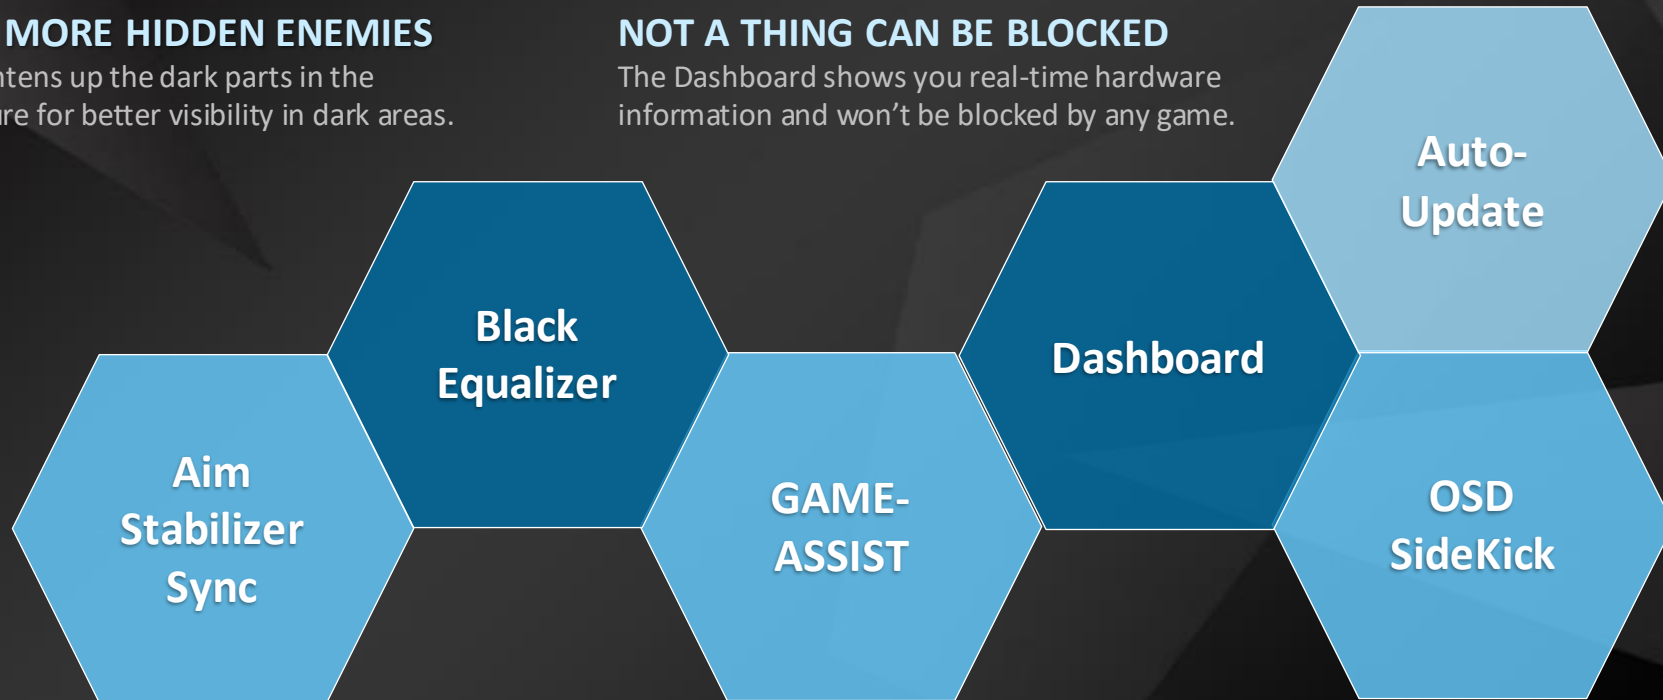

Greater Bandwidth

Not only supporting DisplayPort High Bit Rate 3 (HBR3), the DSC (Display Stream Compression) technology makes it display detailed picture quality at a native 4K resolution with a 144 Hz refresh rate via one single DisplayPort 1.4.

Devices with Type C ALT Mode

One set to control all your devices

Classic Tactical Features

NO MORE HIDDEN ENEMIES

Brightens up the dark parts in the picture for better visibility in dark areas.

NOT A THING CAN BE BLOCKED

The Dashboard shows you real-time hardware information and won't be blocked by any game.

AIM LIKE A PRO

Upgraded Aim Stabilizer is able to conduct the motion blur reduction and V-Sync technology at the same time!

ALL YOU NEED IS HERE

Customizable crosshair, counter and all other assistive features.

EASIEST WAY TO SET MONITOR

Allowing you to set the display options directly with keyboard and mouse.

6 Axis Color Control