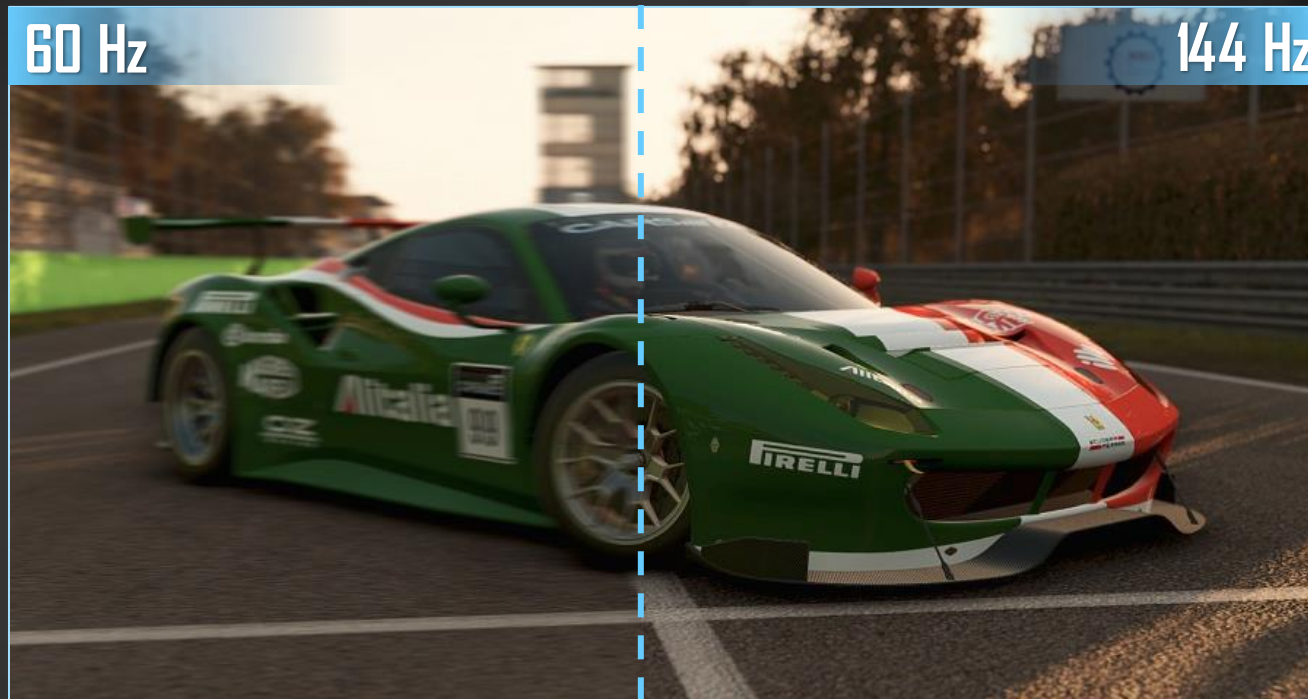

Super Speed IPS with 144Hz

Craving for high refresh rate but sacrifice for the picture quality? Why you only get to choose one?! The thing is you can actually have them both now! The Super speed IPS panel that M28U uses offering the advanced high speed of 144Hz, giving you the most fluid game feel without sacrificing viewing angles or color accuracy!