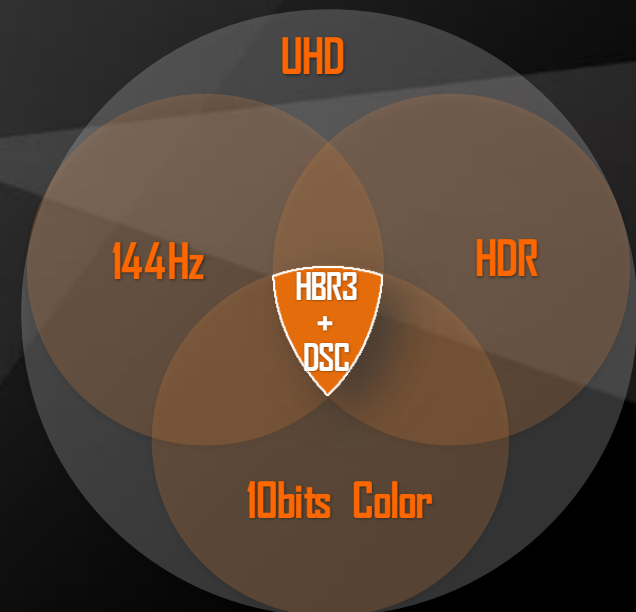

94% DCI-P3 with 8-bit Color

The super wide color gamut **94% DCI-P3/120% sRGB** display, and a true 8-bit color; contrast ratio 1000:1, allowing you to enjoy a fluent gaming experience with vibrant true colors. Moreover, it supports VESA DisplayHDR 400; HDR is gaining interest for a wide range of applications, including gaming, movie entertainment, and creation of multimedia content.

Greater Bandwidth

Not only supporting DisplayPort High Bit Rate 3 (HBR3), the DSC (Display Stream Compression) technology makes it display detailed picture quality at a native 4K resolution with a 144 Hz refresh rate via one single DisplayPort 1.4.

With the help of Six Axis Control, it's able to control six colors (red, green, blue, cyan, magenta, and yellow) individually. It allows you to more accurately display the color gamut on the monitor.

Built-in Stereos with Clear Sound