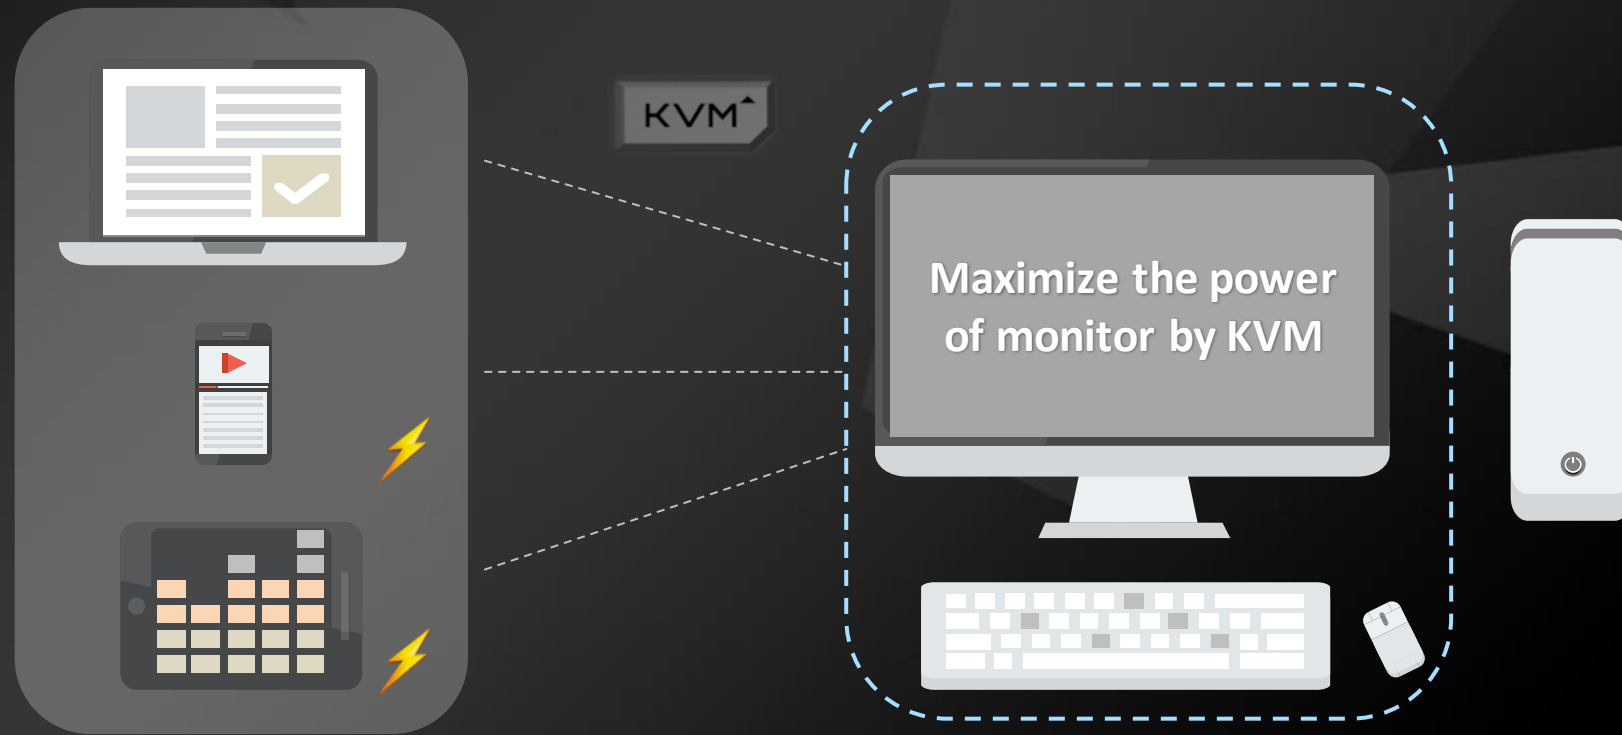

Greater Bandwidth

Not only supporting DisplayPort High Bit Rate 3 (HBR3), the DSC (Display Stream Compression) technology makes it display detailed picture quality at a native 4K resolution with a 144 Hz refresh rate via one single DisplayPort 1.4.

One For All

With GIGABYTE's exclusive KVM, you can freely control your devices by one set of keyboard and mouse. It's even cross-platform friendly, no matter what type of OS your systems is, we all support! Just imagine you can play your mobile game on a bigger screen and have your phone charged at the same time, how convenient and fantastic!