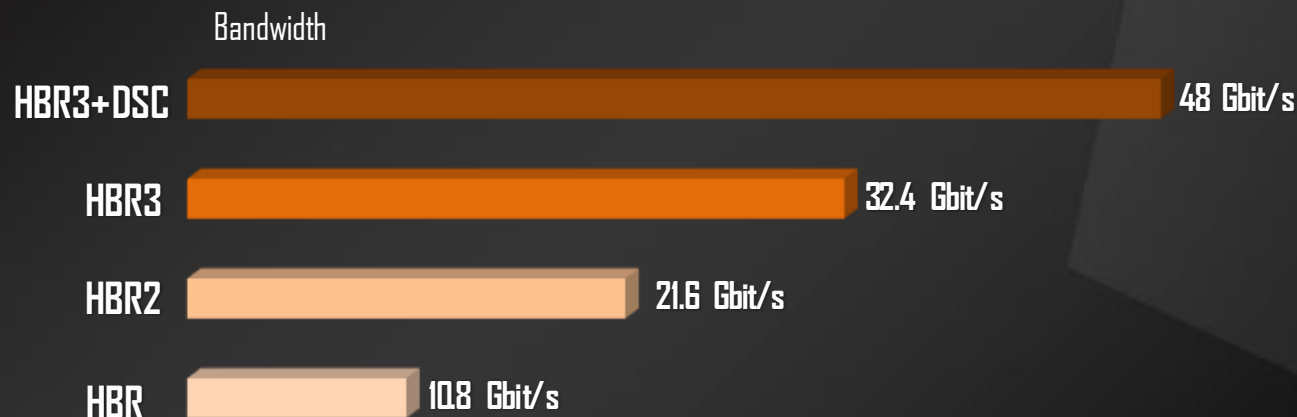

94% DCI-P3 with 8-bit Color

The super wide color gamut **94% DCI-P3/120% sRGB** display, and a true 8-bit color; contrast ratio 1000:1, allowing you to enjoy a fluent gaming experience with vibrant true colors. Moreover, it supports VESA DisplayHDR 400; HDR is gaining interest for a wide range of applications, including gaming, movie entertainment, and creation of multimedia content.

Greater Bandwidth

Not only supporting DisplayPort High Bit Rate 3 (HBR3), the DSC (Display Stream Compression) technology makes it display detailed picture quality at a native 4K resolution with a 144 Hz refresh rate via one single DisplayPort 1.4.