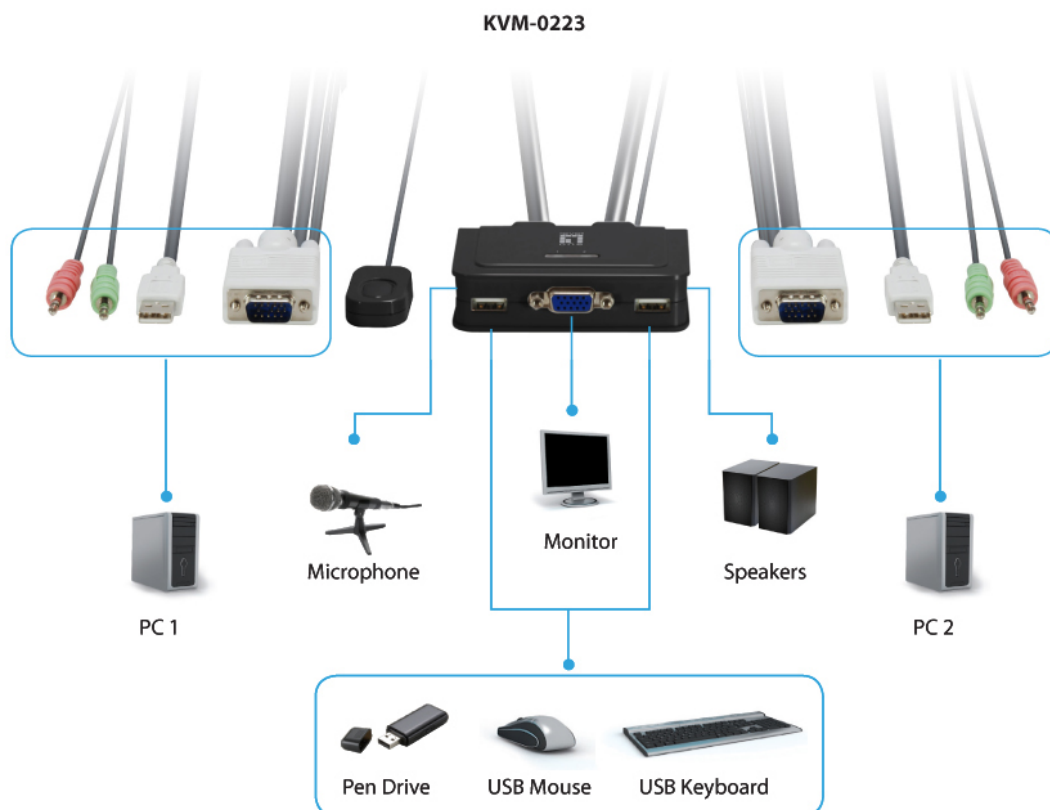

## Abmessungen

Abmessungen (W x D x H mm):

87 x 59 x 25 mm

Gewicht:

360 g

## Diagramm

\* A USB hub can be used to connect to additional USB devices.