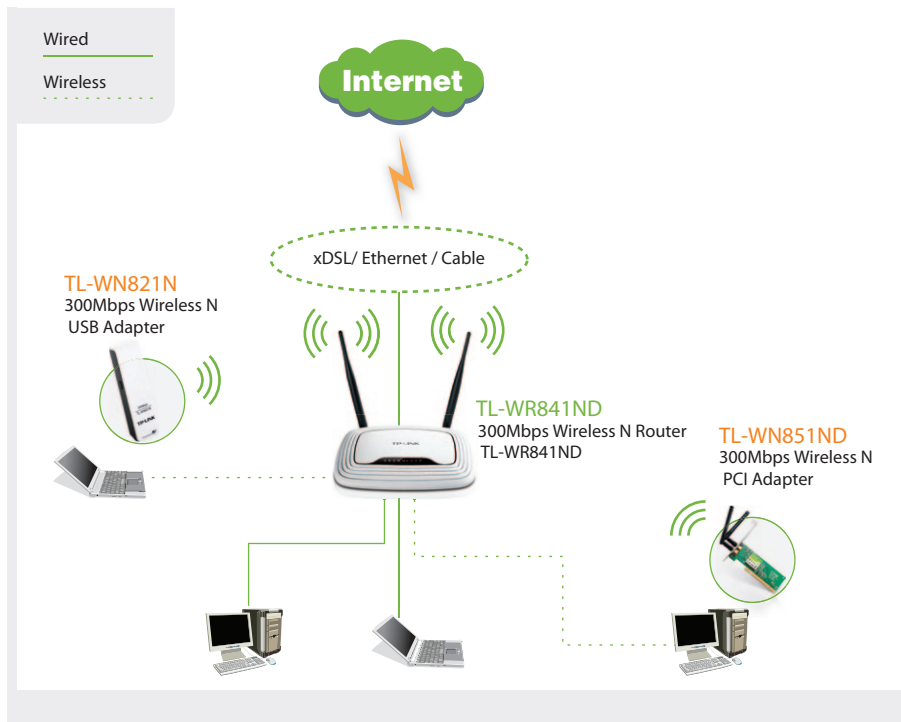

Diagram:

Package contents:

- 300Mbps Wireless N USB Adapter TL-WN821N
- One USB extension cable
- Quick Installation Guide
- Resource CD, including:
  - TL-WN821N Wireless Client Utility and Drivers
  - User Guide
  - Other Helpful Information

Related Products:

- 300Mbps Wireless N Router TL-WR841ND
- ADSL2+ Modem TD-8616
- 300Mbps Wireless N PCI Adapter