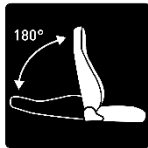

**msi**

GAMING CHAIR  
**MAG CH110**

GAMING CHAIR  
**MAG CH110**

Sturdy framework

Full reclinable mode

Breathable foam

Class 4 Gas Lift

Smooth PU casters

### SPECIFICATIONS

<b>Foam Type</b>	High Density Mould Shaping Foam
<b>Foam Density</b>	40-45 kg/m <sup>3</sup>
<b>Frame Construction</b>	Steel (Diameter: 19mm)
<b>Seat Cover Material</b>	PVC Leather
<b>Color Versions</b>	Black
<b>Adjustable Armrests</b>	4D
<b>Armrest Pad Size (L x W)</b>	27 x 10 cm
<b>Mechanism</b>	Multifunctional Tilt
<b>Tilt Lock</b>	✓
<b>Tilt Angle Lock</b>	✓
<b>Adjustable Tilt Angle</b>	0° - 14°
<b>Gas Lift Piston</b>	Class-4
<b>Seat Back Style</b>	High-back
<b>Adjustable Back Angle</b>	90° - 180°
<b>Headrest &amp; Lumbar Cushion</b>	✓
<b>Headrest &amp; Lumbar Cushion Cover Material</b>	PVC Leather
<b>Five-Star Base</b>	Steel Base
<b>Wheel Size</b>	60 mm wheels
<b>Assembly Required</b>	✓

### Weight & Dimensions

<b>Seating Size (W x D)</b>	49.5 x 57cm
<b>Maximum Seating Height</b>	54 cm
<b>Minimum Seating Height</b>	46cm
<b>Maximum Armrest Height</b>	37.5 cm
<b>Minimum Armrest Height</b>	30.5 cm
<b>Backrest Height</b>	82 cm
<b>Backrest Shoulder Width</b>	52 cm
<b>Package Size (L x W x H)</b>	83x66 x36 cm
<b>Max. Height of Recommended User</b>	200 cm
<b>Weight</b>	27 kg
<b>Max. Weight Capacity</b>	150 kg