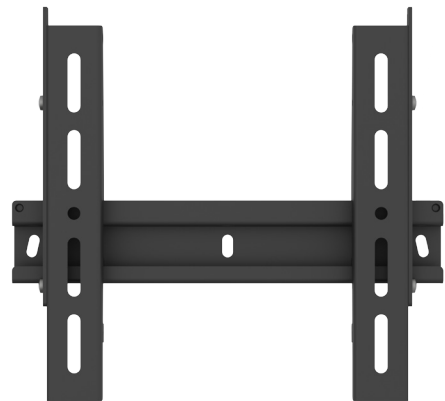

# Wall Mount PDW T XS

X-Small Universal Wall Mount for NEC Displays

## X-Small Universal Wall Mount for NEC Displays

Solid universal wall mount with fixed tilt for NEC displays from 17inch up to 32inch. It can, furthermore, be locked by a locking pin or padlock for improved personal safety and security from theft.

## Delivering Genuine Benefits

- Offering fixed tilt of +5°
- Accommodates displays in landscape and portrait orientation
- Easy to install right out of the box
- 5 years warranty

PDW T XS side (tilt)