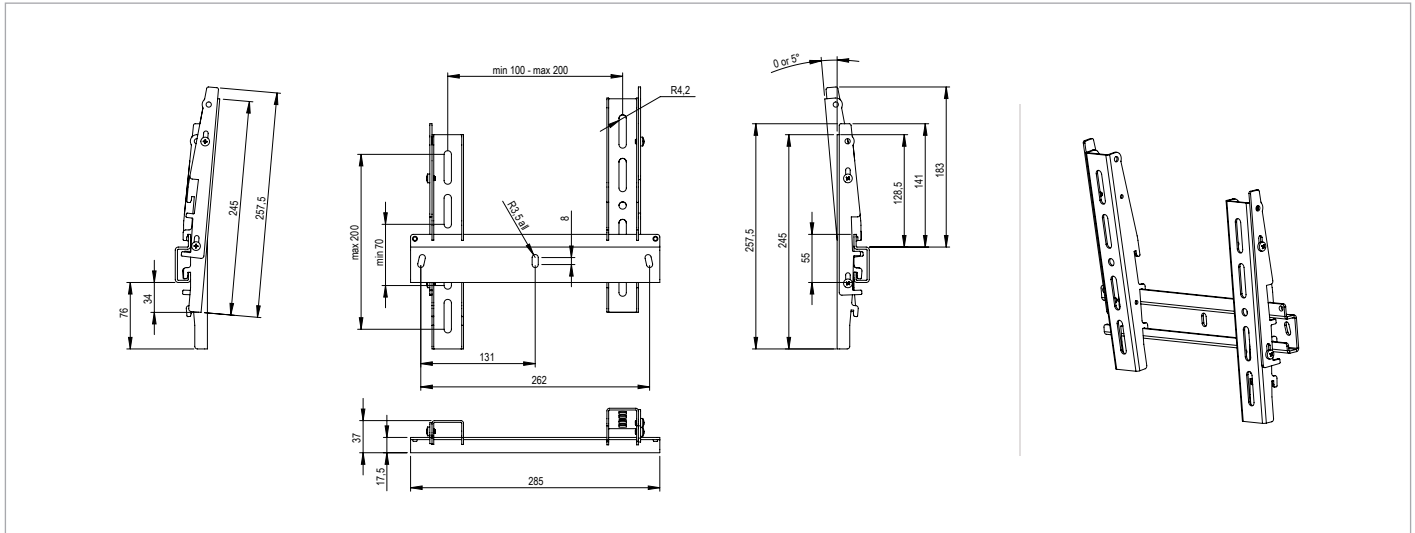

## X-Small Universal Wall Mount for NEC Displays

Solid universal wall mount with fixed tilt for NEC displays from 17inch up to 32inch. It can, furthermore, be locked by a locking pin or padlock for improved personal safety and security from theft.

## Delivering Genuine Benefits

- Offering fixed tilt of +5°
- Accommodates displays in landscape and portrait orientation
- Easy to install right out of the box
- 5 years warranty

PDW T XS side (tilt)

## Technical Drawings

## Technical Specifications

Order Code	
<b>PDW T XS</b>	100014140
Min. Depth	37 mm
Fixed Tilt	+5°
Max. load capacity (kg)	30
Orientation	Landscape & Portrait
VESA Standard (mm)	Min. 75 x 75; Max. 200 x 200
Product weight (kg)	1.55
Package dimension (H x W x D) (mm)	435 x 90 x 55
Supported NEC Large Format Displays	NEC Displays from 17" up to 32"
Warranty	5 years
For additional pictures and Solutions overview, Visit <a href="http://www.nec-display-solutions.com">www.nec-display-solutions.com</a> for details.	