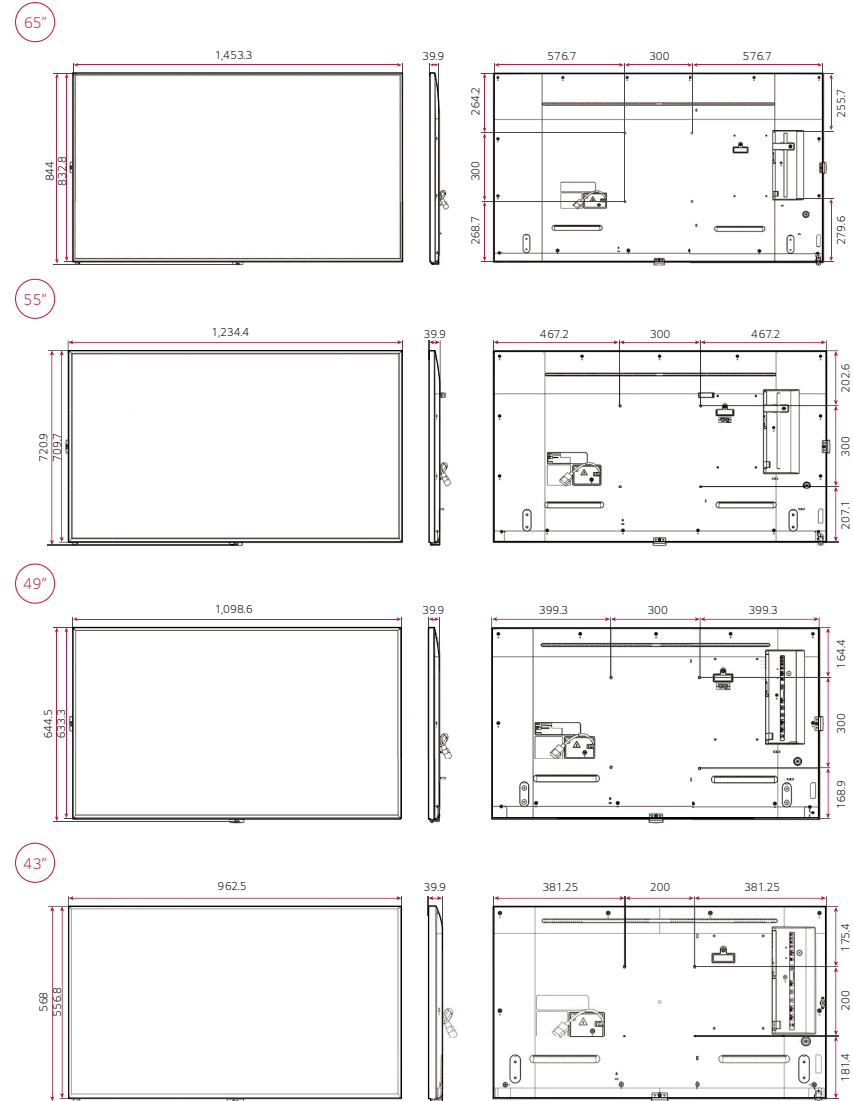

Dimenisons (unit: mm)

1) Network based control 2) Compatibility may differ by equipment

Download
LG C-Display+
Mobile App
Google Play Store

www.lg.com/b2b

www.youtube.com/c/LGCommercialDisplay

www.facebook.com/LGInformationDisplay