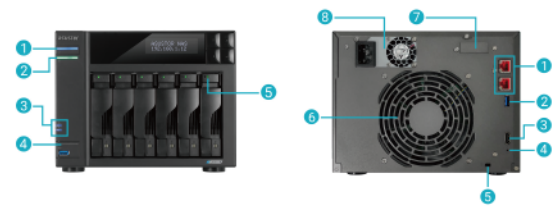

Hardware Specification

* Installation of 10GbE NIC requires removal of M.2 daughterboard.

LOCKERSTOR 6 Gen2 (AS6706T)

Processor	Quad-Core Intel Celeron N5105 2.0 Ghz - 2.9 Ghz turbo
Memory	8 GB DDR4-2933 SO-DIMM - Max. 16 GB
M.2 Support	4x M.2 NVMe slots - Supports M.2 2280
Drive Bays	6x SATA III HDD/SSD - Supports 2½" & 3½" drives
Network	2x 2.5-Gigabit - Supports Wake On WAN
Internal Expansion	1x PCIe slot for 10GbE cards*
External Device Interface	2x USB 3.2 Gen 2x 1 (1x Front ; 1x Rear)
Dimensions (HxWxD)	185.5(H)x233(W)x230(D) mm
Weight	4.4 kg/9.7 lb
Power	250W
Operation/Disk Hibernation/Sleep Mode(S3)	48.5W/27.7W/0.81W
Volume Types	Single, JBOD, RAID 0/1/5/6/10, RAID 1/5 + Hot Spare

1. Power LED Indicator	1. 2.5G RJ45 Ports
2. System Status LED Indicator	2. USB 3.2 Gen 2x1 Ports
3. Network LED Indicator	3. HDMI Port
4. USB LED Indicator	4. Reset Button
5. Hard Drive LED Indicator	5. K-Lock
	6. System Fan
	7. PCI Express 3.0 Expansion Slot
	8. Power Supply Unit

Software & Features

Operating System

- ADM 4.1 Onwards
- Supports Online Firmware Updates
- Built-in App Central for Various Apps

Supported OS

- Windows XP, Vista, 7, 8, 10, 11, Server 2003, Server 2008, Server 2012, Server 2016, Server 2019, Server 2022
- macOS 10.6 Onwards
- UNIX, Linux, BSD

Access Control

- Maximum Number of Users: 4096
- Maximum Number of Groups: 512
- Maximum Number of Shared Folders: 512
- Maximum Number of Concurrent Connections: 512
- Supports Windows Active Directory/LDAP

File Explorer

- Web-based File Management
- ISO File Mounting · Share Links
- Task Monitor · Browse Files on Local PC
- Thumbnail Previews
- Data Access via External Optical Drive
- Supports video playback

System Administration

- Log Types:
  - Log, Connection Log, File Access Log
- Real-time Online User Monitor
- Real-time System Monitor
- User Quota
- Virtual Drives (ISO Mounting, Maximum 16)
- UPS Support

Storage Management

- Supports Multiple Volumes with Spare Disks
- Volume Type: Single disk, JBOD, RAID 0, RAID 1, RAID 5, RAID 6, RAID 10
- Support for Online RAID Level Migration
- Support for Online RAID Capacity Expansion

Disk Management

- Scheduled Bad Block Scans
- Scheduled S.M.A.R.T Scans
- Seagate IronWolf Health Management

External Devices

- Supports USB External Storage Devices
- USB Wi-Fi Dongle Support
- Bluetooth Dongle/Speaker Support
- USB Printer Support
- USB DAC/IR Receiver/Keyboard/Mouse Support
- USB CD ROM Drives/DVD ROM Drives/BD-ROM Drives

Energy Control

- Configurable Disk Hibernation and Sleep Mode Wait Time
- Configurable Time Period for Sleep Mode Activation
- Automatic Sleep

Network

- TCP/IP (IPv4 & IPv6)
- Link Aggregation: Supports 802.3ad and Six Other Modes for Load Balancing and/or Network Failover
- Jumbo Frame (MTU)
- VLAN
- SMB Multichannel
- EZ Connect
- Wireless Network
- DDNS/EZ-Router
- Supports Wake-on-LAN (WOL)
- Supports Wake-on-WAN (WOW)

Network Protocols

- CIFS/SMB, SMB 2.0/3.0, AFP, NFS, FTP (Unicode Supported), TFTP, WebDAV, Rsync, SSH, SFTP, iSCSI/IP-SAN, HTTP, HTTPS, Proxy, SNMP, Syslog

Security

- AES 256-Bit Encryption
- Firewall: Prevent Unauthorized Access
- Alert Notifications: E-mail, SMS
- Encrypted Connections: HTTPS, FTP over SSL/TLS, SSH, SFTP, Rsync over SSH
- Built-in Hardware Encryption Engine: : AS63/64/Drivestor/ Drivestor Pro/Nimbustor/ Lockerstor (G1-G2)/Lockerstor Pro series

Dr. ASUSTOR

- Security advice and health records

Backup Solutions

- Rsync (Remote Sync) Backup
- Cloud Backup · FTP Backup
- External Backup · One Touch Backup
- EZ Sync

EZ Sync Manager