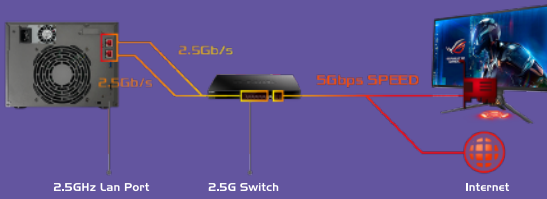

## 2.5 + 2.5 = Extreme Speeds

The LOCKERSTOR 6 Gen2 has two 2.5GbE ports which more than doubles the performance of Gigabit Ethernet devices. With the recent introduction of support for SMB Multichannel, your NAS will be able to combine the speed of multiple Ethernet ports for speeds way beyond 2.5-Gigabit Ethernet.