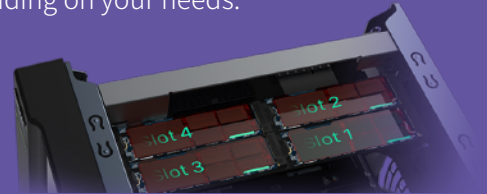

## Powered by the latest Intel Celeron N5105 Quad-Core Processors

Intel's newest N5105 Quad-Core CPU comes with Intel 10 nm technology and up to 31% increased performance over Gemini Lake SoCs. The N5105 is clocked at 2.0 GHz with a boost of up to 2.9 GHz, enabling efficient content creation with the added flexibility of 10-Gigabit Ethernet upgrades.

SMB Multichannel (RAID 5) Windows Sequential

**590 MB/s**

Read

**562 MB/s**

Write

## Four M.2 Slots

The LOCKERSTOR Gen 2 series of NAS devices come with four M.2 slots for caching or storage or both. Either use all slots for one purpose or mix and match depending on your needs.

## Also Supports 10-Gigabit Ethernet

The PCIe slot in the LOCKERSTOR Gen 2 series is no longer proprietary and now accepts 10-Gigabit Ethernet cards for maximum flexibility.