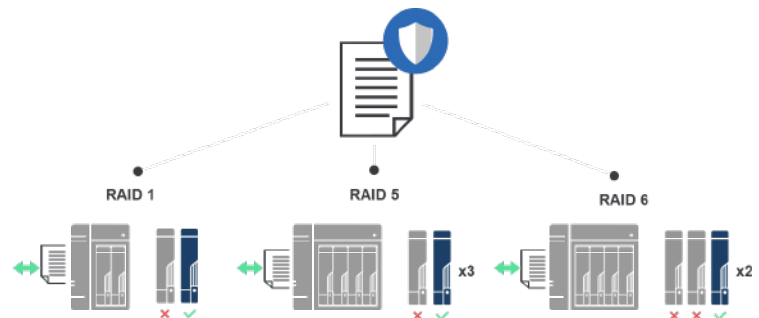

Single	JBOD	RAID 0	RAID 1	RAID 5	RAID 6	RAID 10
Minimum number of disks	1	2	2	2	3	4	4
Faulty Disks Tolerated	X	X	X	1	1	2	1
Increased System performance	X	X	V	X	V	V	V
Maximum use of Storage space	V	V	V	🗄️ x 1/2	🗄️ -1	🗄️ -2	🗄️ x 1/2