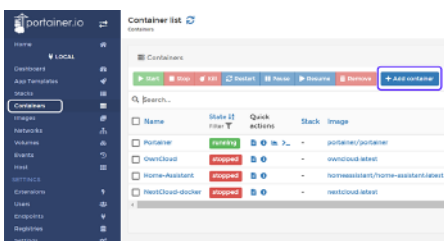

Portainer – Easy Docker Deployments

Even more possibilities for ADM with Portainer for Docker images. With thousands of images, Portainer can download and deploy more types of programs than ever before. Portainer is incredibly user friendly and employs a graphical interface to make Docker images easier to deploy than ever.