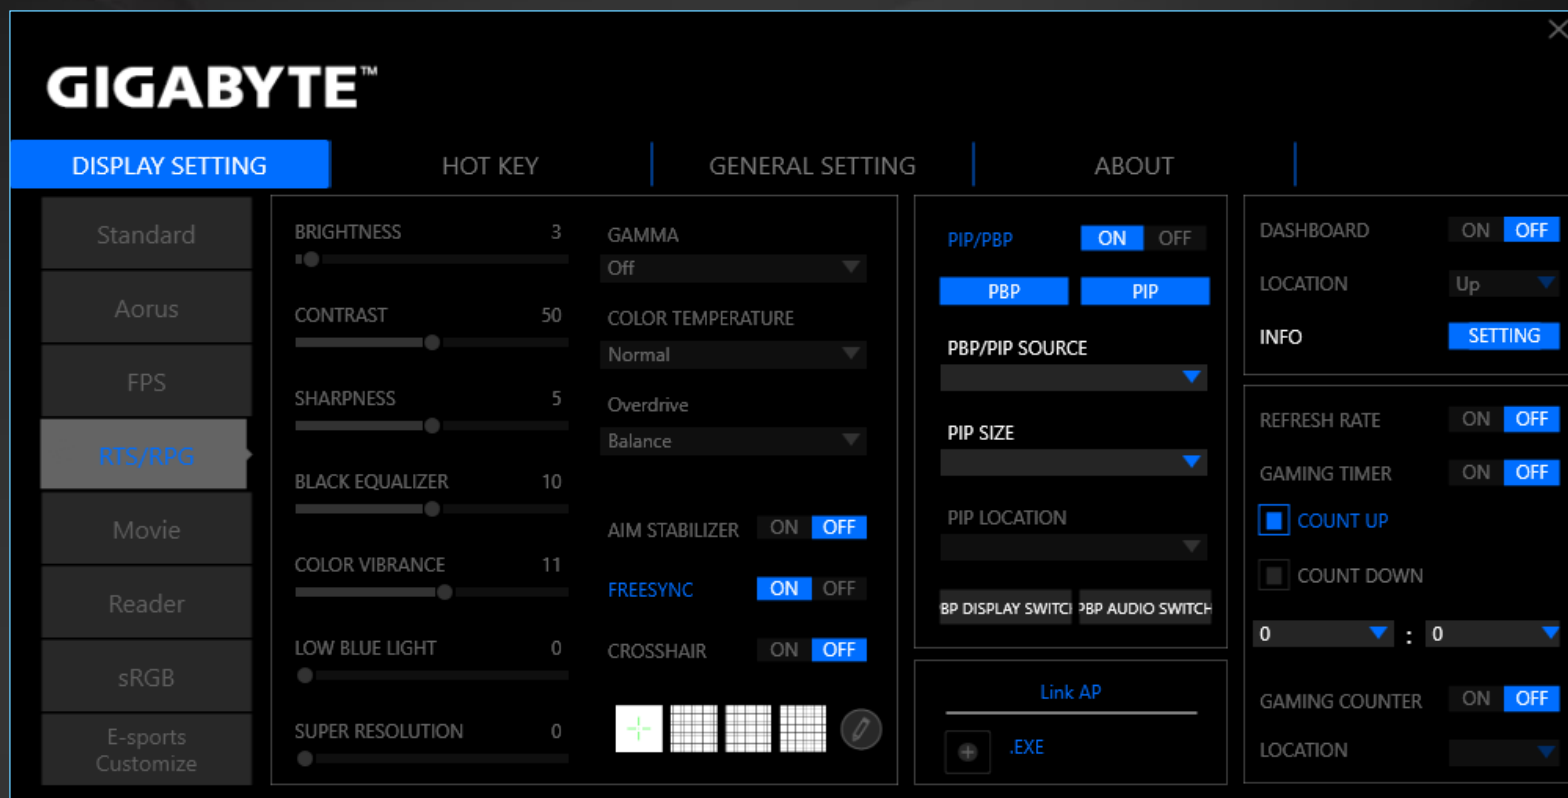

OSD Sidekick

The exclusive OSD Sidekick allows you to set the display options with keyboard and mouse. This gives you the privilege to adjust the options swiftly without using the buttons on the monitor.