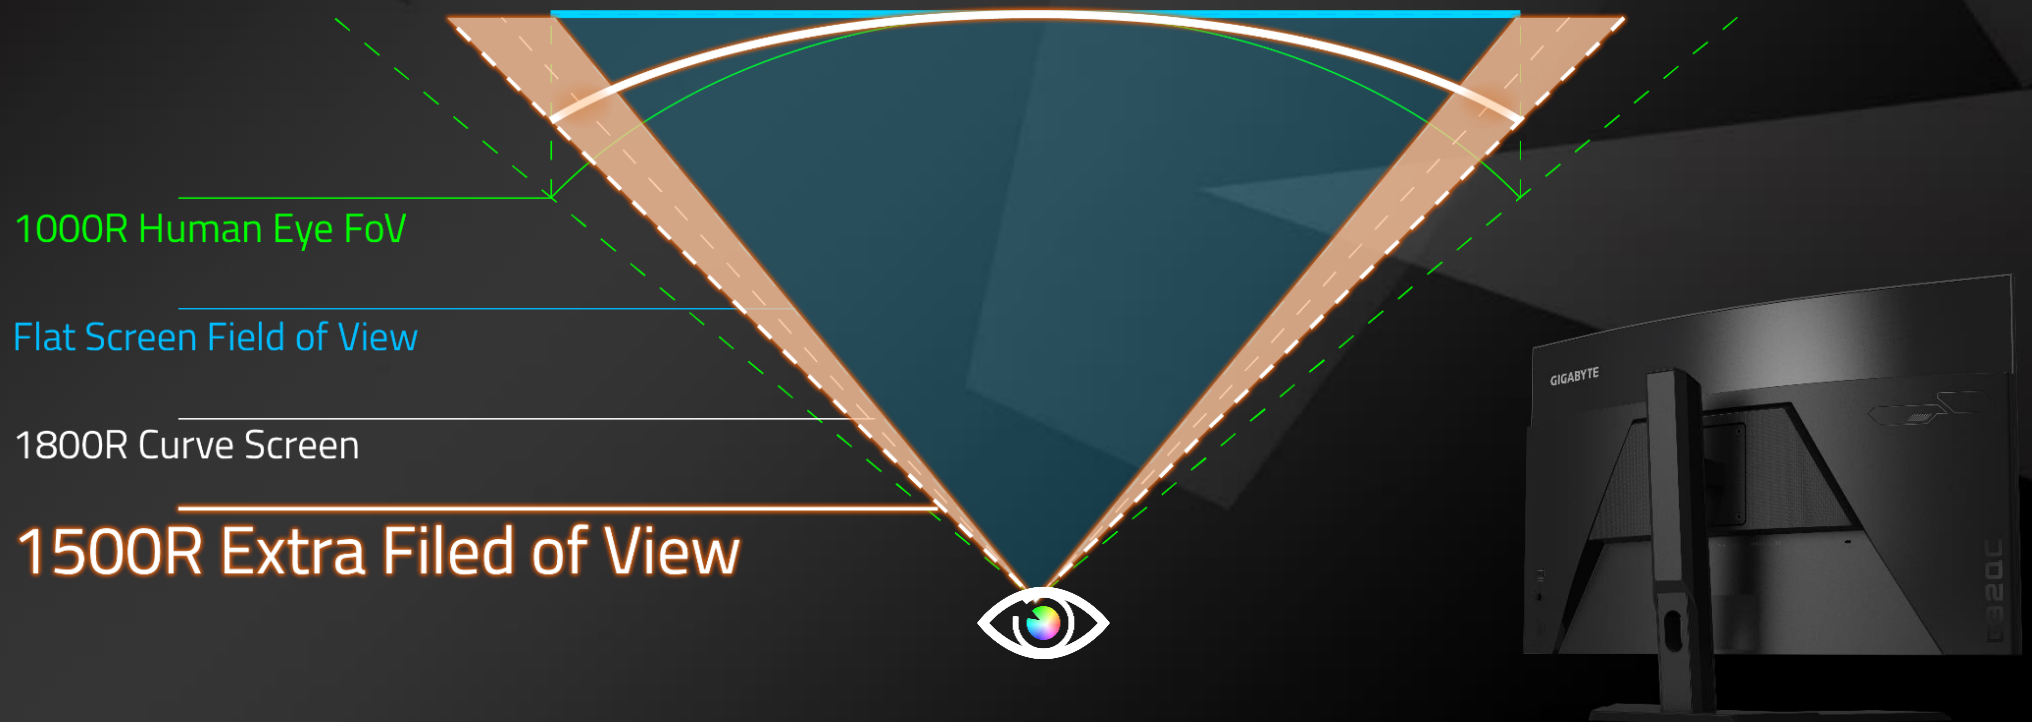

# Native 1500R, More Curved and More Immersive

GIGABYTE G27FC using a native 1500 Radius VA panel which presents you with a view closer to the human eye than a flat monitor, giving you a more immersive feeling meanwhile offering more eye comfort.