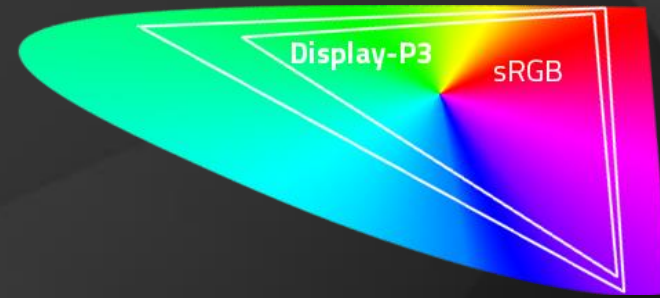

Super Wide Color Gamut, True 8-bit Color

GIGABYTE G27FC go with **90% DCI-P3** wide-gamut display and also use a **true 8-bit color**, contrast ratio 3000:1 can let you enjoy a fluent gaming experience with vibrant true colors.

6 bits + FRC
(TN-like)