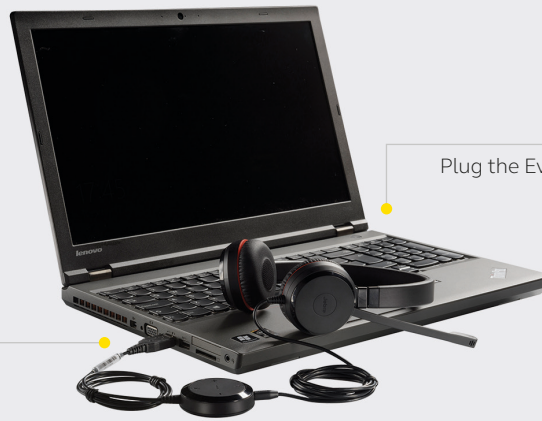

Clearer conversation for greater efficiency

Entry-level professional headset with easy call management and great sound for calls and music.

Manage calls easily

Get easy access to the most used functions, like volume and mute. You can also answer and end calls quickly and easily, directly from the control unit.

Flexible plug-and-play connectivity

Works straight out of the box. Installation is as easy as simply plugging it in to the USB port on your computer. Choose between USB-A and USB-C variants

All day comfort (Evolve 20SE)

Built for style and comfort with soft leatherette ear cushions. Adjustable headband lets you find the perfect fit.

Connects to*:

* Device dependent

EVOLVE 20 SE

EVOLVE 20

HOW TO CONNECT

Plug the Evolve20/20SE into a USB port on your computer. Choose between USB-A and USB-C variants

Plug the Evolve20/20SE into a USB-A or USB-C port on your mobile devices*

HOW TO USE – CALL MANAGEMENT

	FEATURES	BENEFITS
Connectivity	USB-A or USB-C connectivity	Plug-and-play connectivity to your computer or mobile device* via USB-A or USB-C**
	Certifications	Leading UC vendors and Microsoft Teams**
Audio	Microphone	Noise-cancelling microphone eliminates background noise
	Software integration	Additional features available via Jabra Xpress and Jabra Direct
	Speakers	Powerful 40mm speakers deliver richer sound for a more immersive audio experience
Ease of use	Call management	Answer/reject calls; increase/decrease speaker volume; mute
	All day comfort	Foam or leatherette ear cushions** and an on-ear wearing style for all-day comfort
Variants	UC and MS variants	Choose from UC or MS Teams variants
	Wearing styles	Available in stereo and mono variants
Compatibility	Leading UC vendors and Microsoft teams**	  