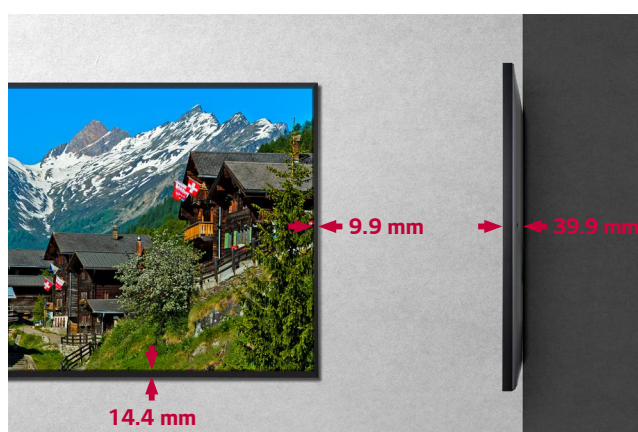

SLEEK AND PRACTICAL DESIGN

Narrow Bezel & Slim Depth

This series is thin in bezel size and thickness, which saves space and enables easy installation. In addition, it increases the immersive experience from the screen and provides a sophisticated design, improving the décor of the space where the product is installed.