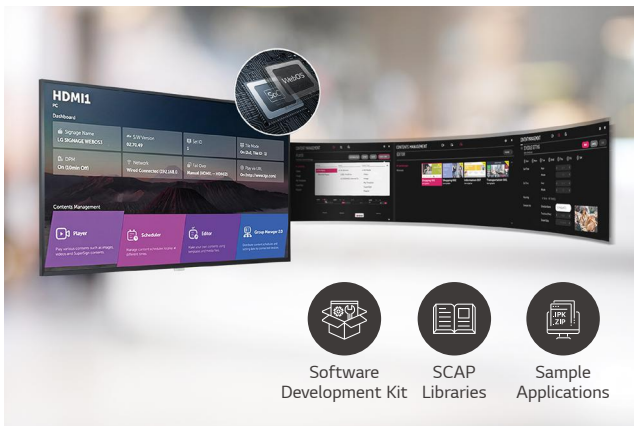

* Tilt installation of up to 30 degrees facedown is supported.
(In conditions within 30°C temperature, 50% humidity)

EASY INSTALLATION

Auto Screen Rotation

This series automatically detects its orientation (landscape or portrait mode) in the initial installation step, so manual rotation set-up process isn't required. The direction of OSD and background contents will be already set when you turn on a display at first.

Fine Adjustment

This series is equipped with a "horizontal sensor" which shows users how the device is tilt, so that it can be precisely installed.

webOS SMART SIGNAGE PLATFORM

High-Performance with webOS

Built-in Quad Core SoC can execute several tasks at once while providing smooth content playback. Also, LG webOS platform enhances user convenience with intuitive GUI and simple app development tools.