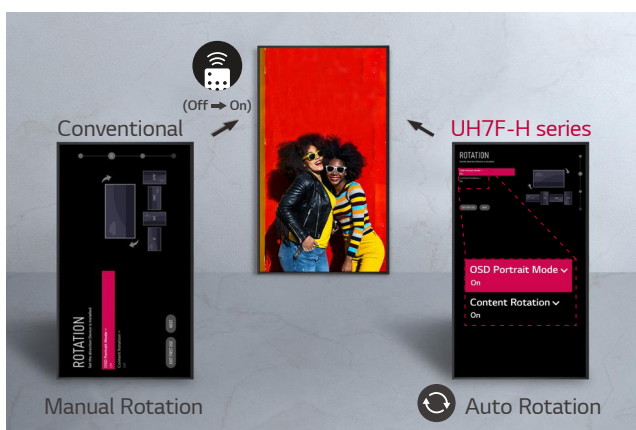

* Tilt installation of up to 30 degrees facedown is supported.
(In conditions within 30°C temperature, 50% humidity)

EASY INSTALLATION

Auto Screen Rotation

This series automatically detects its orientation (landscape or portrait mode) in the initial installation step, so manual rotation set-up process isn't required. The direction of OSD and background contents will be already set when you turn on a display at first.

Fine Adjustment

This series is equipped with a "horizontal sensor" which shows users how the device is tilt, so that it can be precisely installed.

webOS SMART SIGNAGE PLATFORM

High-Performance with webOS