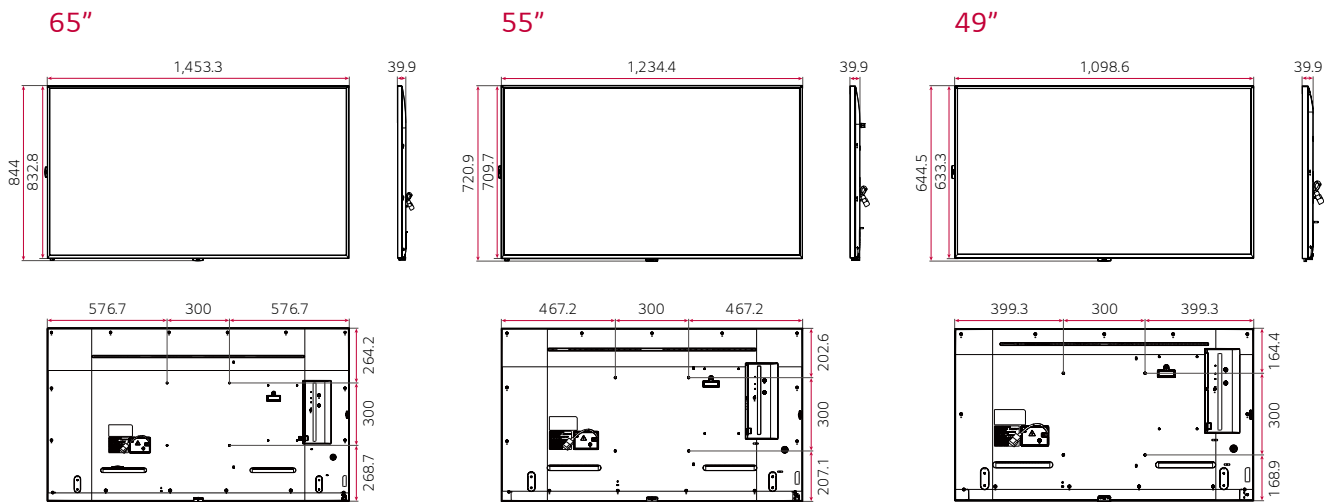

* Network based control

* Using an HDMI cable connection

PRODUCT INFORMATION

* 65 inch

UH7F-H

Screen Size	65" / 55" / 49"
Native Resolution	3,840 × 2,160 (UHD)
Bezel Color	Black
Brightness	700 cd/m ²
Surface Treatment (Haze)	28%
Bezel	9.9 mm (T/R/L), 14.4 mm (B)
Depth	39.9 mm

DIMENSION

(unit: mm)

CONNECTIVITY

- ① LAN
- ② HDMI IN1
- ③ HDMI IN2
- ④ DP IN
- ⑤ DP OUT
- ⑥ HDMI IN3
- ⑦ DVI-D IN
- ⑧ IR & LIGHT SENSOR
- ⑨ USB IN
- ⑩ AUDIO IN
- ⑪ AUDIO OUT
- ⑫ RS-232C IN
- ⑬ RS-232C OUT