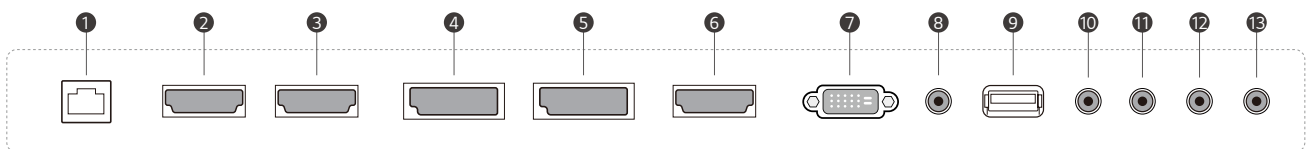

* Network based control

* Using an HDMI cable connection

PRODUCT INFORMATION

* 65 inch

UH7F-H

Screen Size	65" / 55" / 49"
Native Resolution	3,840 × 2,160 (UHD)
Bezel Color	Black
Brightness	700 cd/m ²
Surface Treatment (Haze)	28%
Bezel	9.9 mm (T/R/L), 14.4 mm (B)
Depth	39.9 mm

DIMENSION

(unit: mm)

CONNECTIVITY

- ① LAN
- ② HDMI IN1
- ③ HDMI IN2
- ④ DP IN
- ⑤ DP OUT
- ⑥ HDMI IN3
- ⑦ DVI-D IN
- ⑧ IR & LIGHT SENSOR
- ⑨ USB IN
- ⑩ AUDIO IN
- ⑪ AUDIO OUT
- ⑫ RS-232C IN
- ⑬ RS-232C OUT