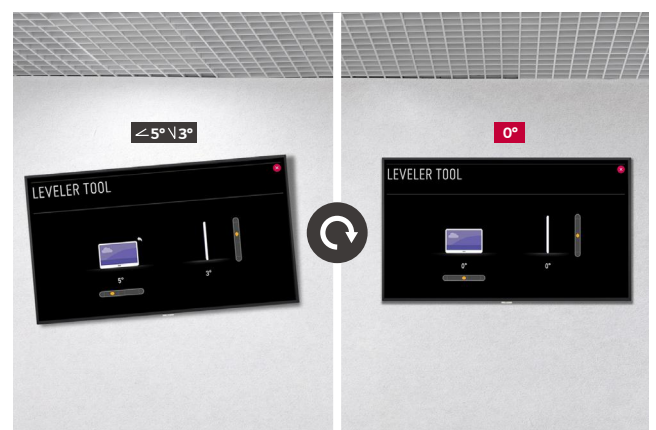

SLEEK AND PRACTICAL DESIGN

Narrow Bezel & Slim Depth

This series is thin in bezel size and thickness, which saves space and enables easy installation. In addition, it increases the immersive experience from the screen and provides a sophisticated design, improving the décor of the space where the product is installed.

PRODUCT RELIABILITY

IP5x Certified Design

The IP5x Dust-Proof Certification ensures that the product is protected from dust, reducing the risk of performance degradation.

30° Tilting Installation

For the user's comfort viewing, UH7F-H supports the installation with 30 degrees of tilt* when it is installed at high places.

* Tilt installation of up to 30 degrees facedown is supported.
(In conditions within 30°C temperature, 50% humidity)

EASY INSTALLATION

Auto Screen Rotation

This series automatically detects its orientation (landscape or portrait mode) in the initial installation step, so manual rotation set-up process isn't required. The direction of OSD and background contents will be already set when you turn on a display at first.

Fine Adjustment

This series is equipped with a "horizontal sensor" which shows users how the device is tilt, so that it can be precisely installed.

webOS SMART SIGNAGE PLATFORM

High-Performance with webOS