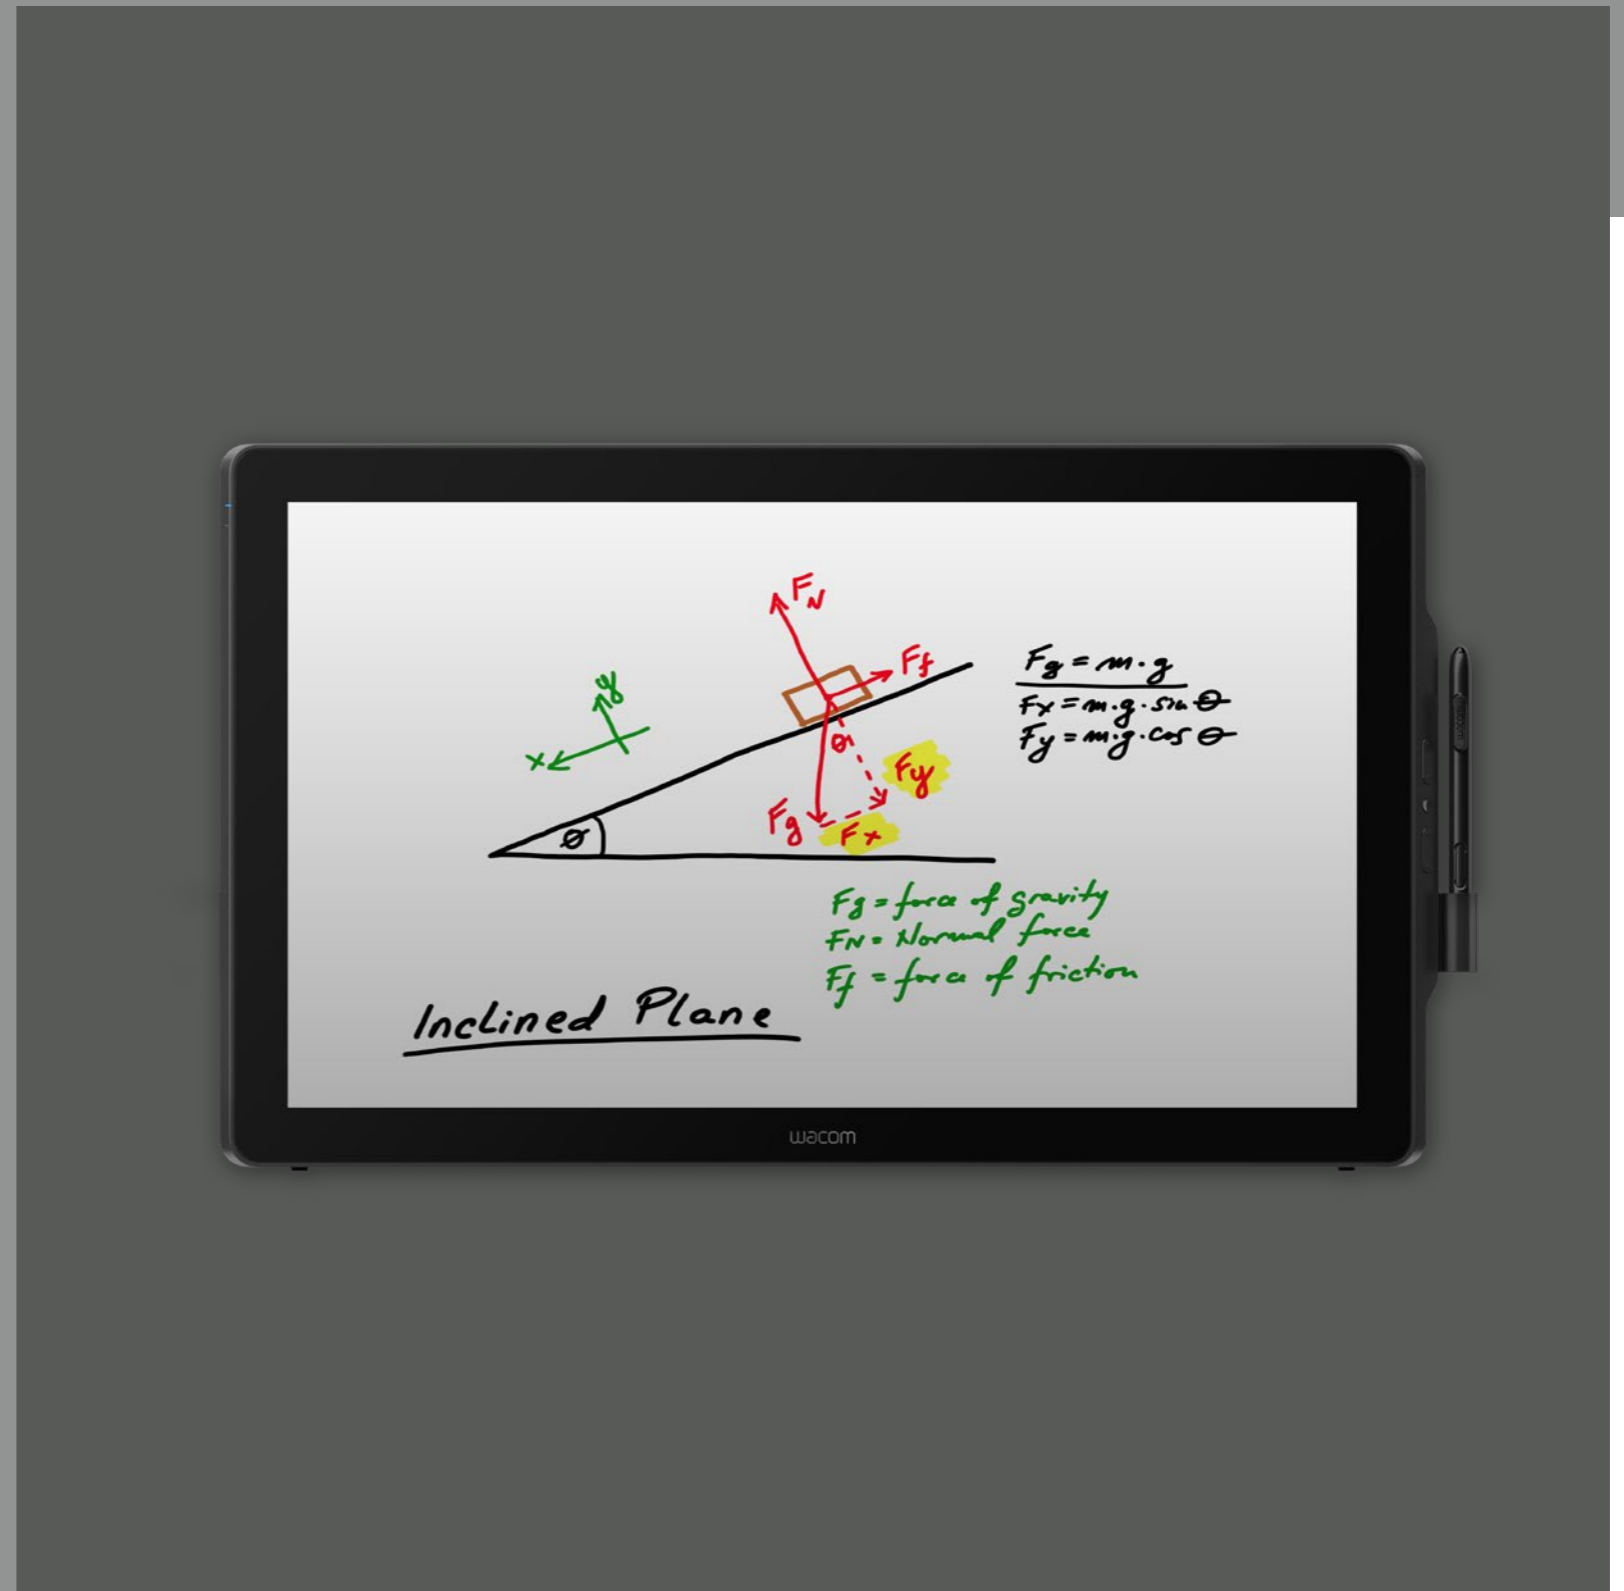

Data Sheet

DTK-2451/
DTH-2452

24-inch
Pen Display

WACOM® for Business

DTK-2451/DTH-2452

*Premium display
for handling electronic
documents*

Product Overview

Featuring 24-inch, full HD displays, the DTK-2451 and DTH-2452 are Wacom's largest pen displays for businesses and educational institutions. The generous active area provides a comfortable work surface for writing and signing digital documents or annotating directly on presentations. Industry-leading digital pen performance allows users to add drawings, sketches and diagrams to presentations or lesson plans to elaborate on key concepts and spontaneously integrate new ideas into the discussion.

And with 2,048 levels of pen pressure, users can enjoy precise drawing, writing, and annotating, plus enhanced biometric signature capture. The DTH-2452's multi-touch screen also supports touch gestures and navigation.

Key Features & Benefits

- **Optimal user comfort** with the large 23.8" color LCD panel that offers a generous working area and a wide viewing angle
- **Biometrically-accurate input precision** with 2048 levels of digital pen pressure for precise drawing, writing, and annotating, plus enhanced biometric signature capture
- **Flexible display options** with support for both analog and digital connections with DVI-I passthrough connections and HDCP compliance
- **Versatile usage** in any working environment with a flexible stand, allowing the device to be used at multiple angles, and built-in standard VESA mounts to allow the use of 3rd-party stands
- **Intuitive navigation** with support for common gestures through multi-touch functionality (DTH-2452 only)
- **Ease of use** is enhanced with 4 user-assignable ExpressKeys to access common functions or tools, plus an integrated USB port to provide easy access to users' favorite USB devices