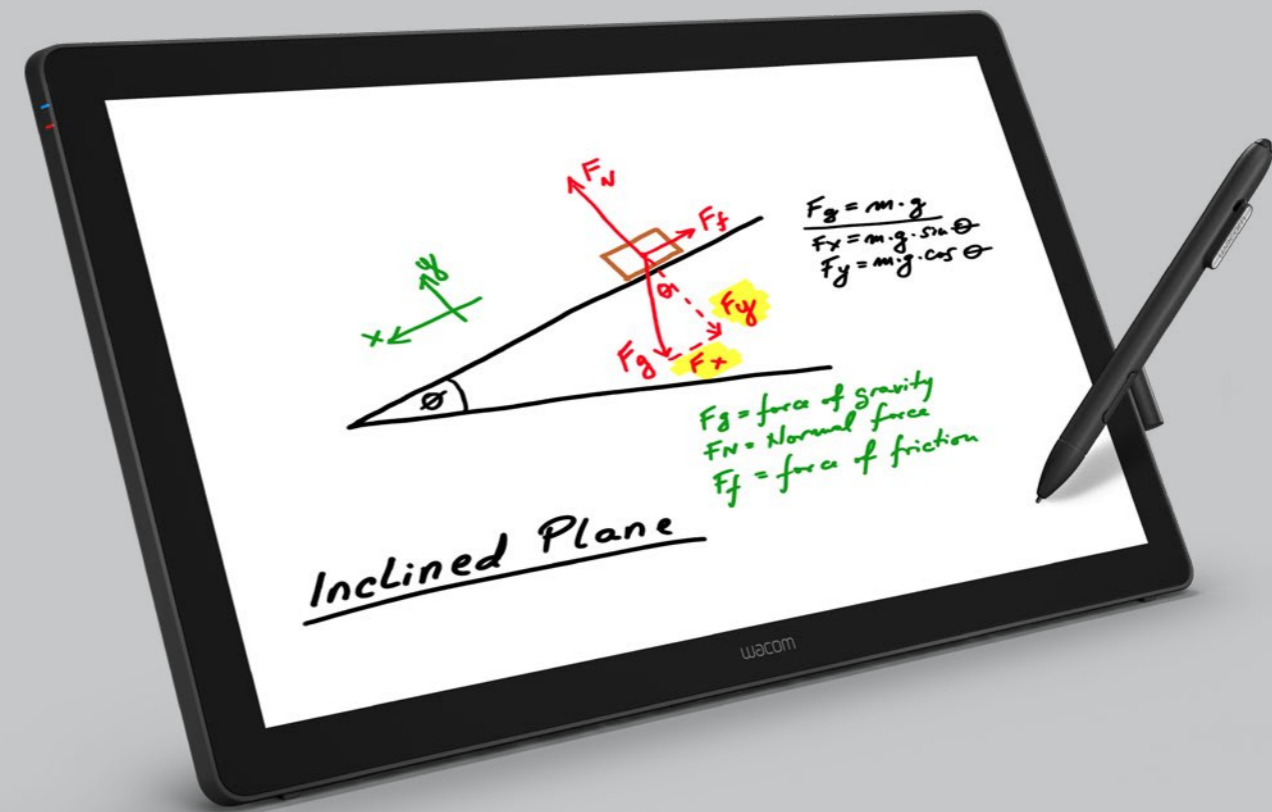

Data Sheet

DTK-2451/
DTH-2452

24-inch
Pen Display

WACOM® for Business

DTK-2451/DTH-2452

*Premium display
for handling electronic
documents*

Product Overview

Featuring 24-inch, full HD displays, the DTK-2451 and DTH-2452 are Wacom's largest pen displays for businesses and educational institutions. The generous active area provides a comfortable work surface for writing and signing digital documents or annotating directly on presentations. Industry-leading digital pen performance allows users to add drawings, sketches and diagrams to presentations or lesson plans to elaborate on key concepts and spontaneously integrate new ideas into the discussion.

And with 2,048 levels of pen pressure, users can enjoy precise drawing, writing, and annotating, plus enhanced biometric signature capture. The DTH-2452's multi-touch screen also supports touch gestures and navigation.

Key Features & Benefits

- **Optimal user comfort** with the large 23.8" color LCD panel that offers a generous working area and a wide viewing angle
- **Biometrically-accurate input precision** with 2048 levels of digital pen pressure for precise drawing, writing, and annotating, plus enhanced biometric signature capture
- **Flexible display options** with support for both analog and digital connections with DVI-I passthrough connections and HDCP compliance
- **Versatile usage** in any working environment with a flexible stand, allowing the device to be used at multiple angles, and built-in standard VESA mounts to allow the use of 3rd-party stands
- **Intuitive navigation** with support for common gestures through multi-touch functionality (DTH-2452 only)
- **Ease of use** is enhanced with 4 user-assignable ExpressKeys to access common functions or tools, plus an integrated USB port to provide easy access to users' favorite USB devices